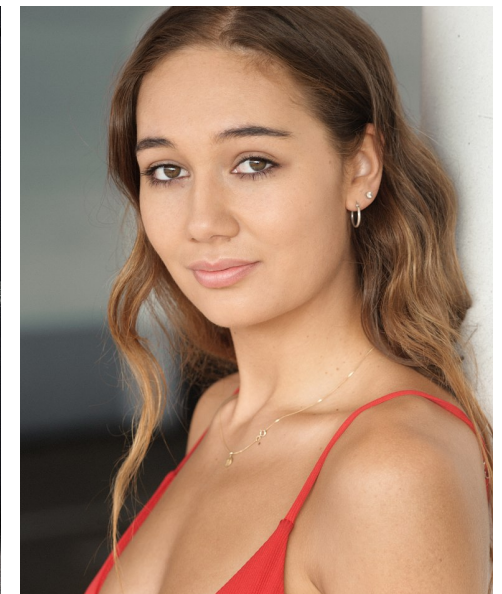

OLIVIA BRYCE

TALENT WOMEN

Height 6'0" Bust 35" Waist 27.5" Hips 39" Shoe 40 EU/9 US/6.5 UK  
Hair Brown Eyes Green/Brown

KBM

kirsty@kirstybunny.co.nz +64 21 803 036  
kirstybunny.co.nz