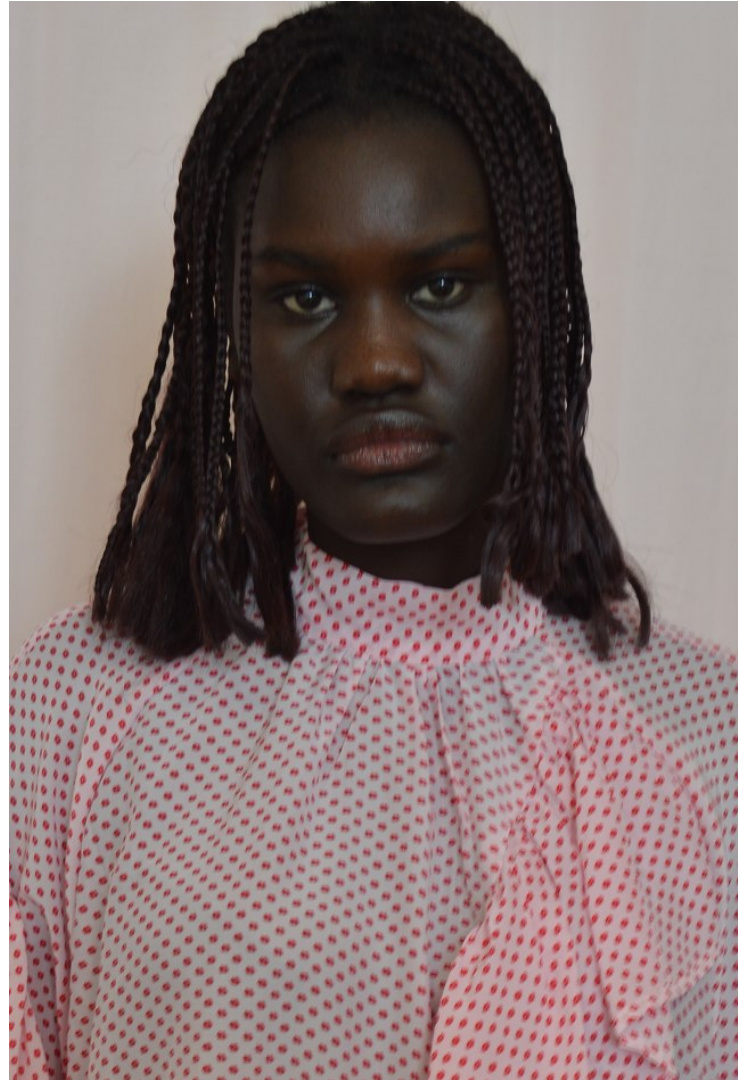

# KBM

kirsty@kirstybunny.co.nz +64 21 803 036

kirstybunny.co.nz

AYUEN CHOUT

TALENT WOMEN

Height 5'7" Bust 35" Waist 25" Hips 37" Shoe 38 EU/7 US/5 UK Hair Black Eyes Black

## AYUEN CHOUT

TALENT WOMEN

Height 57" Bust 35" Waist 25" Hips 37" Shoe 38 EU/7 US/5 UK Hair Black Eyes Black