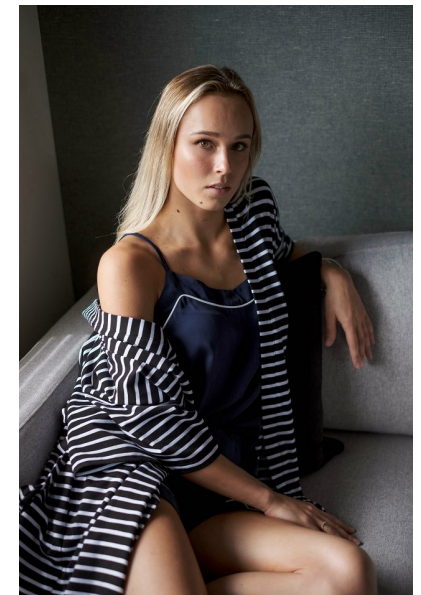

GRACIE RASSEKHI-KELLY

TALENT WOMEN

Height 5'7.5" Bust 33" Waist 24" Hips 35" Shoe 39 EU/8 US/6 UK
Hair Brown Eyes Brown

KBM

kirsty@kirstybunny.co.nz +64 21 803 036
kirstybunny.co.nz