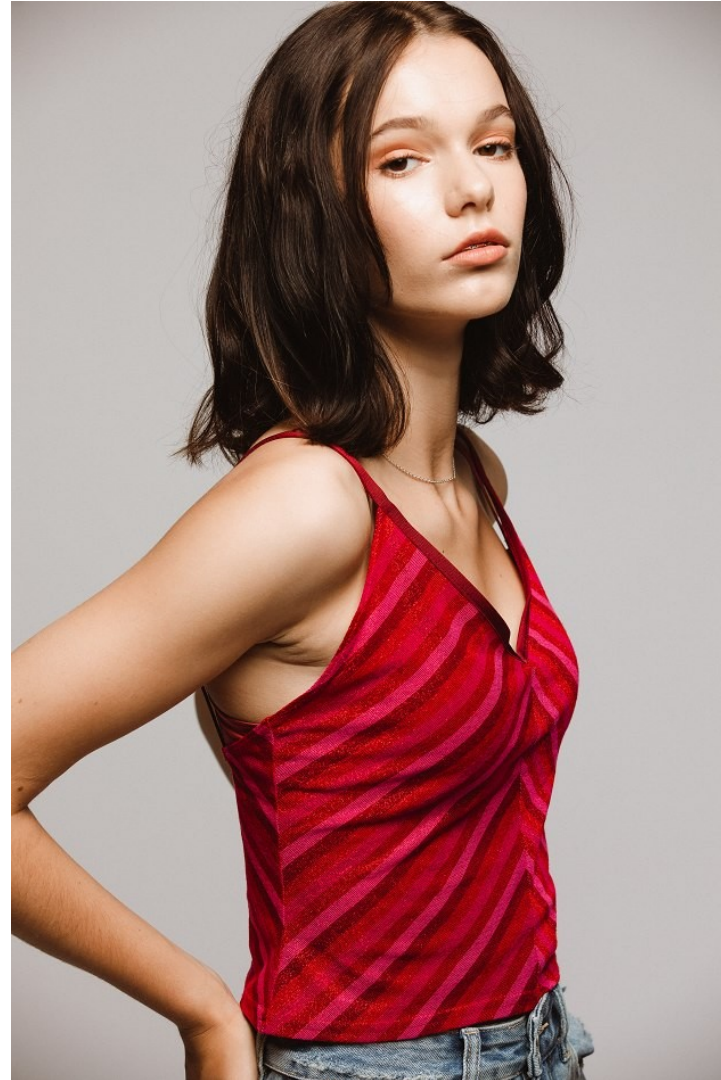

KBM

kirsty@kirstybunny.co.nz +64 21 803 036

kirstybunny.co.nz

ROSIE MEIJER

TALENT WOMEN

Height 5'9.5" Bust 34" Waist 25" Hips 36" Shoe 38.5 EU/7.5 US/5.5 UK Hair Brown Eyes Brown