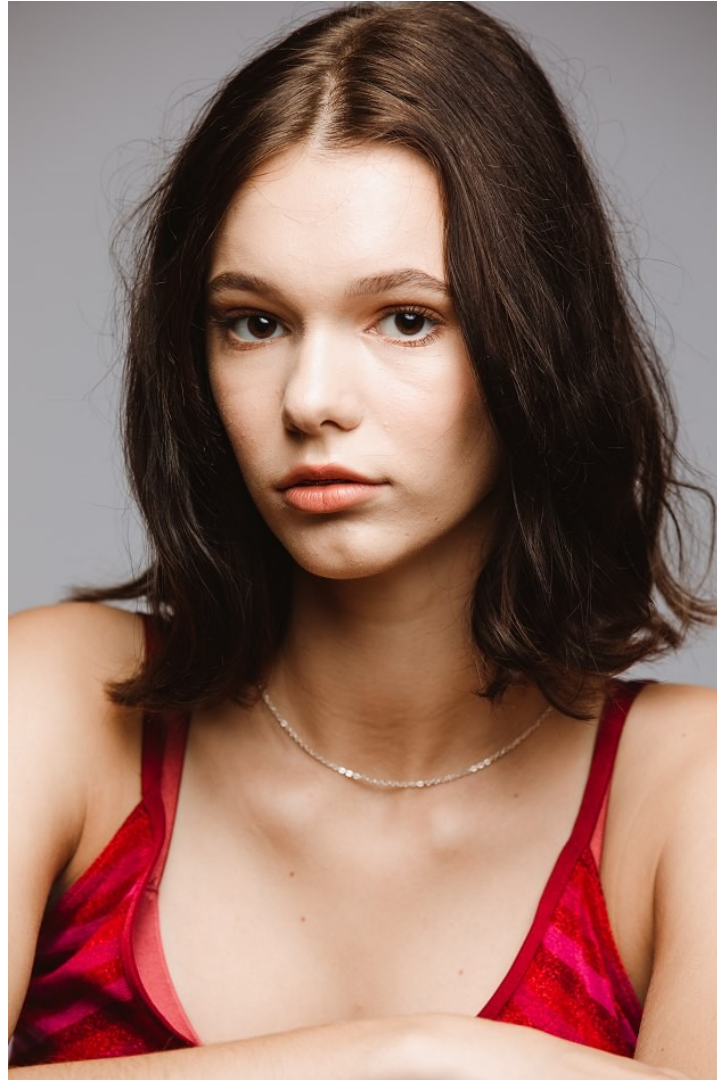

KBM

kirsty@kirstybunny.co.nz +64 21 803 036

kirstybunny.co.nz

ROSIE MEIJER

TALENT WOMEN

Height 5'9.5" Bust 34" Waist 25" Hips 36" Shoe 38.5 EU/7.5 US/5.5 UK Hair Brown Eyes Brown

KBM

kirsty@kirstybunny.co.nz +64 21 803 036

kirstybunny.co.nz

ROSIE MEIJER

TALENT WOMEN

Height 5'9.5" Bust 34" Waist 25" Hips 36" Shoe 38.5 EU/7.5 US/5.5 UK Hair Brown Eyes Brown

KBM

kirsty@kirstybunny.co.nz +64 21 803 036

kirstybunny.co.nz

ROSIE MEIJER

TALENT WOMEN

Height 5'9.5" Bust 34" Waist 25" Hips 36" Shoe 38.5 EU/7.5 US/5.5 UK Hair Brown Eyes Brown