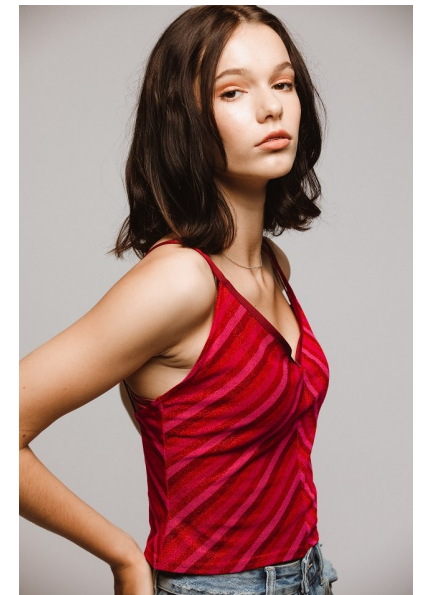

ROSIE MEIJER

TALENT WOMEN

Height 5'9.5" Bust 34" Waist 25" Hips 36" Shoe 38.5 EU/7.5 US/5.5 UK  
Hair Brown Eyes Brown

KBM

kirsty@kirstybunny.co.nz +64 21 803 036  
kirstybunny.co.nz