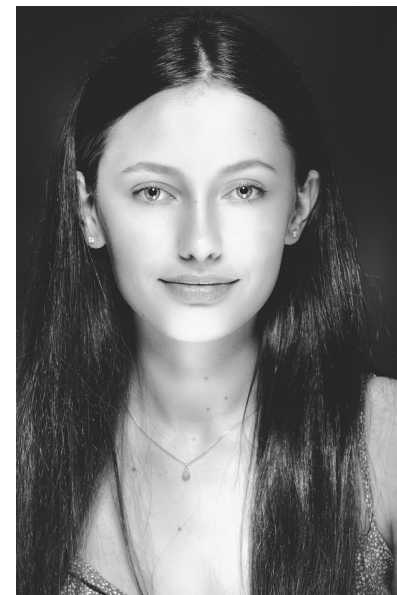

BELLA VIVIAN

TALENT WOMEN

Height 5'8" Bust 34" Waist 26" Hips 38" Shoe 40 EU/9 US/6.5 UK
Hair Brown Eyes Blue/Green

KBM

kirsty@kirstybunny.co.nz +64 21 803 036
kirstybunny.co.nz