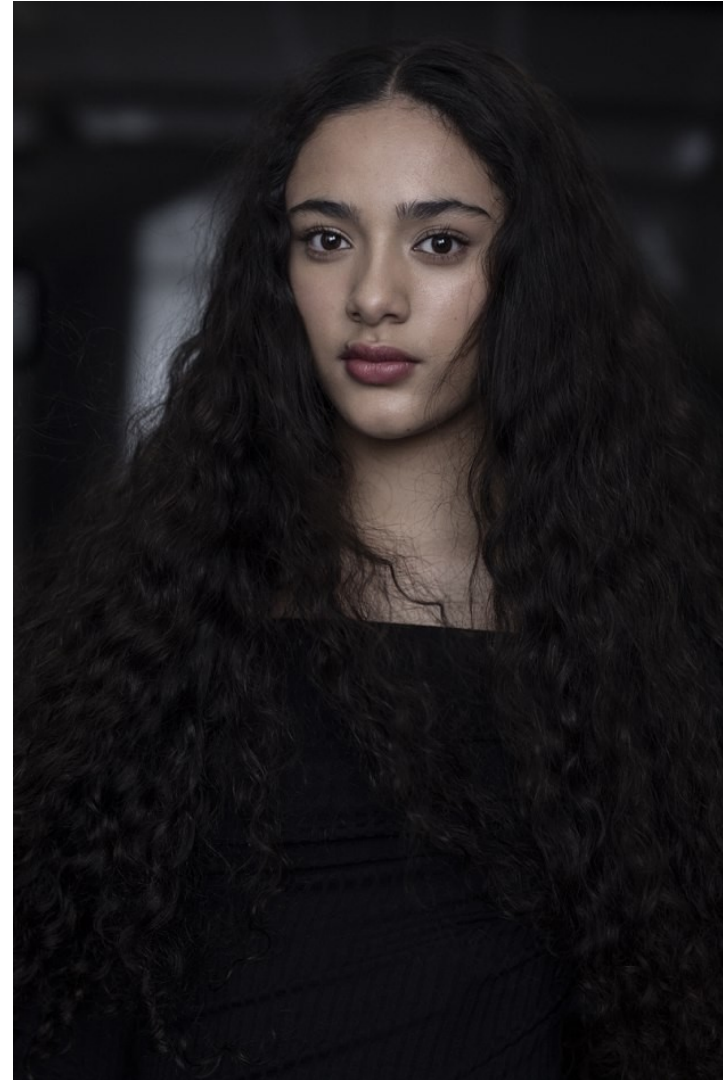

# KBM

kirsty@kirstybunny.co.nz +64 21 803 036

kirstybunny.co.nz

TIA SAVALI

TALENT WOMEN

Height 5'9" Bust 33" Waist 25" Hips 37" Shoe 39 EU/8 US/6 UK Hair Dark Brown Eyes Brown