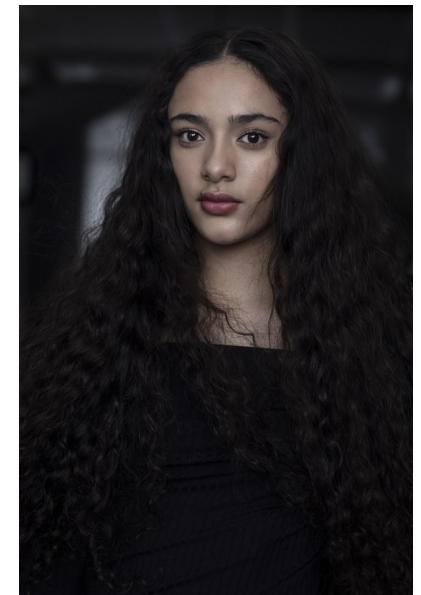

TIA SAVALI

TALENT WOMEN

Height 5'9" Bust 33" Waist 25" Hips 37" Shoe 39 EU/8 US/6 UK Hair Dark  
Brown Eyes Brown

KBM

[kirsty@kirstybunny.co.nz](mailto:kirsty@kirstybunny.co.nz) +64 21 803 036

[kirstybunny.co.nz](http://kirstybunny.co.nz)