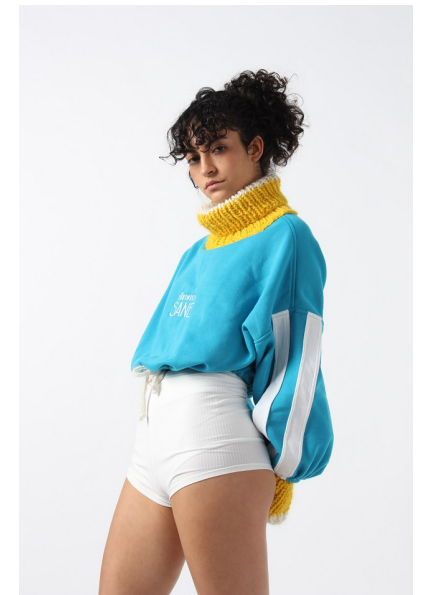

STELA DARA

TALENT WOMEN

Height 5'7.5" Bust 32" Waist 24" Hips 36" Shoe 38.5 EU/7.5 US/5.5 UK
Hair Dark Brown Eyes Brown

KBM

kirsty@kirstybunny.co.nz +64 21 803 036
kirstybunny.co.nz