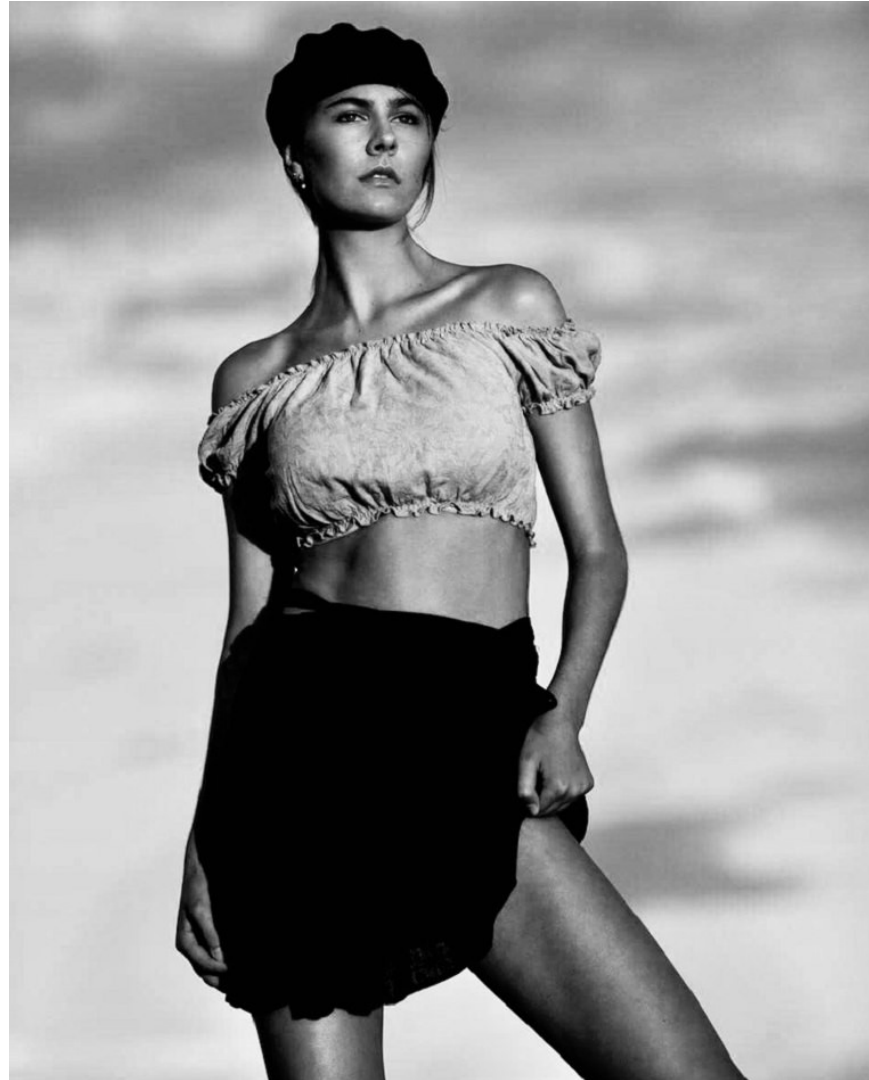

KBM

kirsty@kirstybunny.co.nz +64 21 803 036

kirstybunny.co.nz

POPPY BELL

TALENT WOMEN

Height 6'0.5" Bust 35" C Waist 27" Hips 38" Shoe 40 EU/9 US/6.5 UK Hair Blonde Eyes Blue/Green

KBM

kirsty@kirstybunny.co.nz +64 21 803 036

kirstybunny.co.nz

POPPY BELL

TALENT WOMEN

Height 6'0.5" Bust 35" C Waist 27" Hips 38" Shoe 40 EU/9 US/6.5 UK Hair Blonde Eyes Blue/Green

KBM

kirsty@kirstybunny.co.nz +64 21 803 036

kirstybunny.co.nz

POPPY BELL