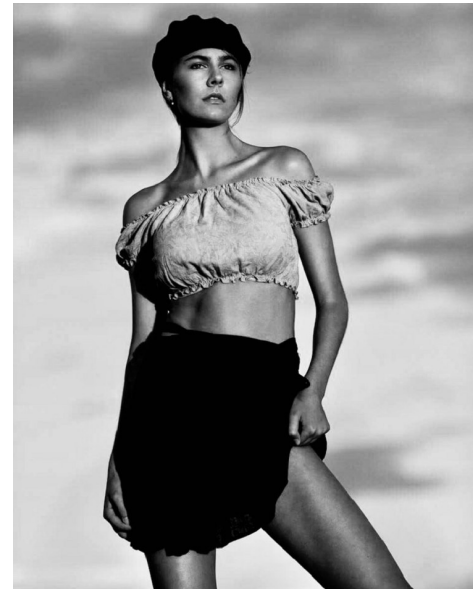

POPPY BELL

TALENT WOMEN

Height 6'0.5" Bust 35" C Waist 27" Hips 38" Shoe 40 EU/9 US/6.5 UK
Hair Blonde Eyes Blue/Green

KBM

kirsty@kirstybunny.co.nz +64 21 803 036
kirstybunny.co.nz