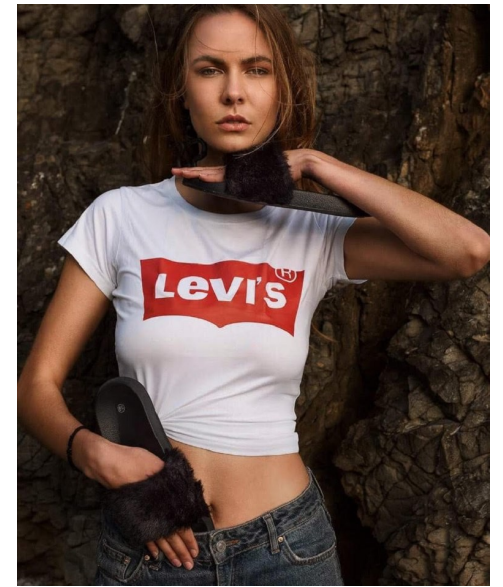

POPPY BELL

TALENT WOMEN

Height 6'0.5" Bust 35" C Waist 27" Hips 38" Shoe 40 EU/9 US/6.5 UK
Hair Blonde Eyes Blue/Green

KBM

kirsty@kirstybunny.co.nz +64 21 803 036
kirstybunny.co.nz