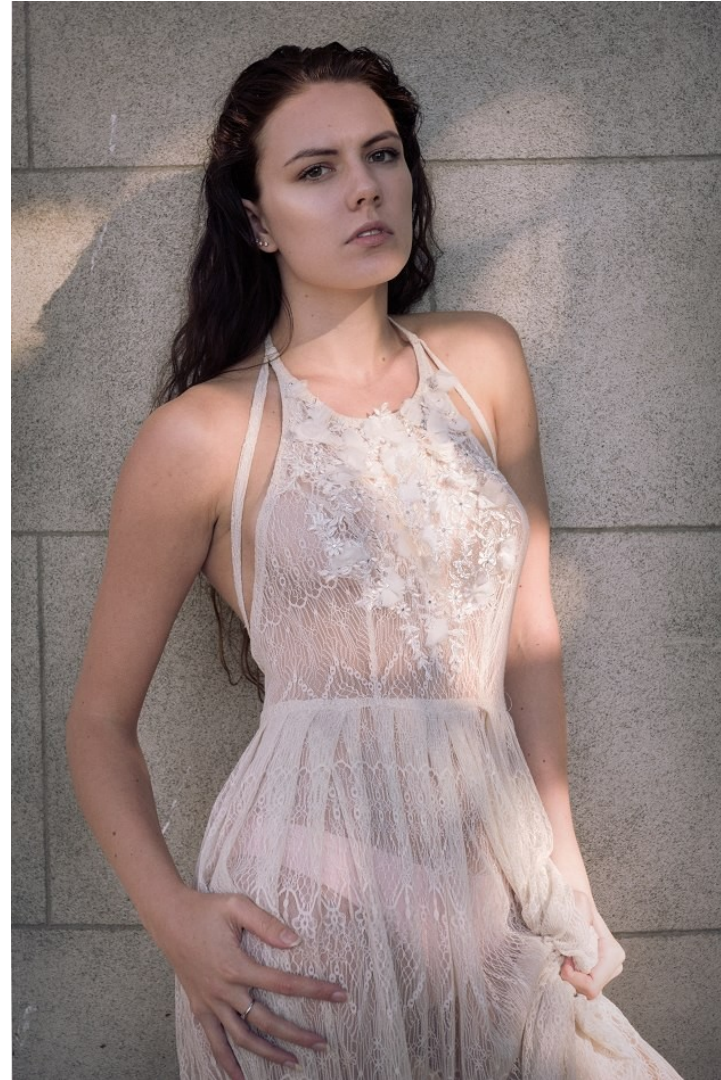

KBM

kirsty@kirstybunny.co.nz +64 21 803 036

kirstybunny.co.nz

MADDISON RIGDEN

TALENT WOMEN

Height 5'9" Bust 34" B Waist 26" Hips 35" Shoe 40 EU/9 US/6.5 UK Hair Dark Brown Eyes Hazel

KBM

kirsty@kirstybunny.co.nz +64 21 803 036

kirstybunny.co.nz

MADDISON RIGDEN

TALENT WOMEN

Height 5'9" Bust 34" B Waist 26" Hips 35" Shoe 40 EU/9 US/6.5 UK Hair Dark Brown Eyes Hazel

KBM

kirsty@kirstybunny.co.nz +64 21 803 036

kirstybunny.co.nz

MADDISON RIGDEN

TALENT WOMEN

Height 5'9" Bust 34" B Waist 26" Hips 35" Shoe 40 EU/9 US/6.5 UK Hair Dark Brown Eyes Hazel