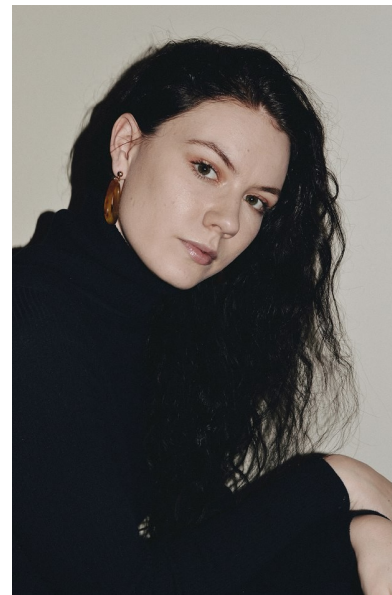

MADDISON RIGDEN

TALENT WOMEN

Height 5'9" Bust 34" B Waist 26" Hips 35" Shoe 40 EU/9 US/6.5 UK Hair Dark  
Brown Eyes Hazel

KBM

kirsty@kirstybunny.co.nz +64 21 803 036

kirstybunny.co.nz