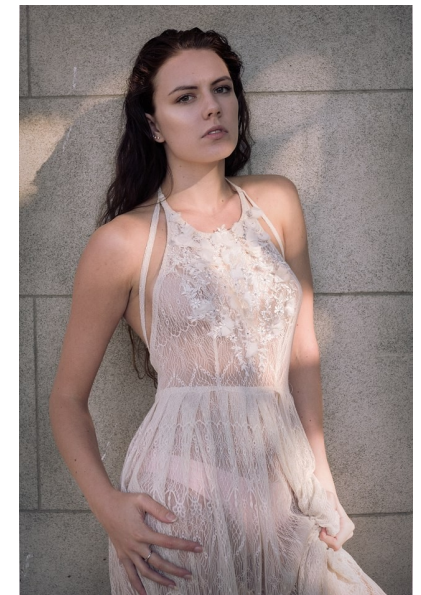

MADDISON RIGDEN

TALENT WOMEN

Height 5'9" Bust 34" B Waist 26" Hips 35" Shoe 40 EU/9 US/6.5 UK Hair Dark  
Brown Eyes Hazel

KBM

kirsty@kirstybunny.co.nz +64 21 803 036

kirstybunny.co.nz