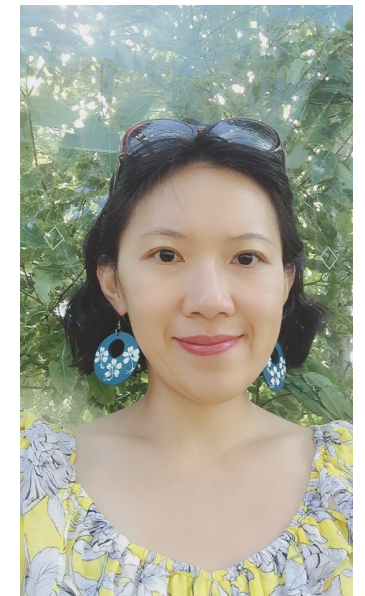

LILY BROWN

TALENT WOMEN

Height 5'6" Bust 36.5" Waist 28" Hips 38" Shoe 39 EU/8 US/6 UK Hair Black  
Eyes Brown

KBM

kirsty@kirstybunny.co.nz +64 21 803 036  
kirstybunny.co.nz