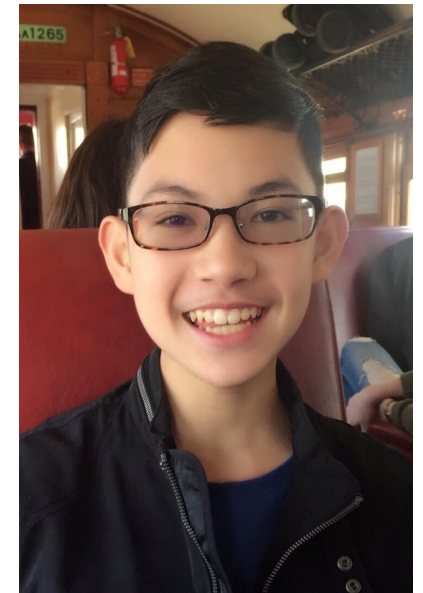

LILY BROWN

TALENT WOMEN

Height 5'6" Bust 36.5" Waist 28" Hips 38" Shoe 39 EU/8 US/6 UK Hair Black  
Eyes Brown

KBM

kirsty@kirstybunny.co.nz +64 21 803 036  
kirstybunny.co.nz