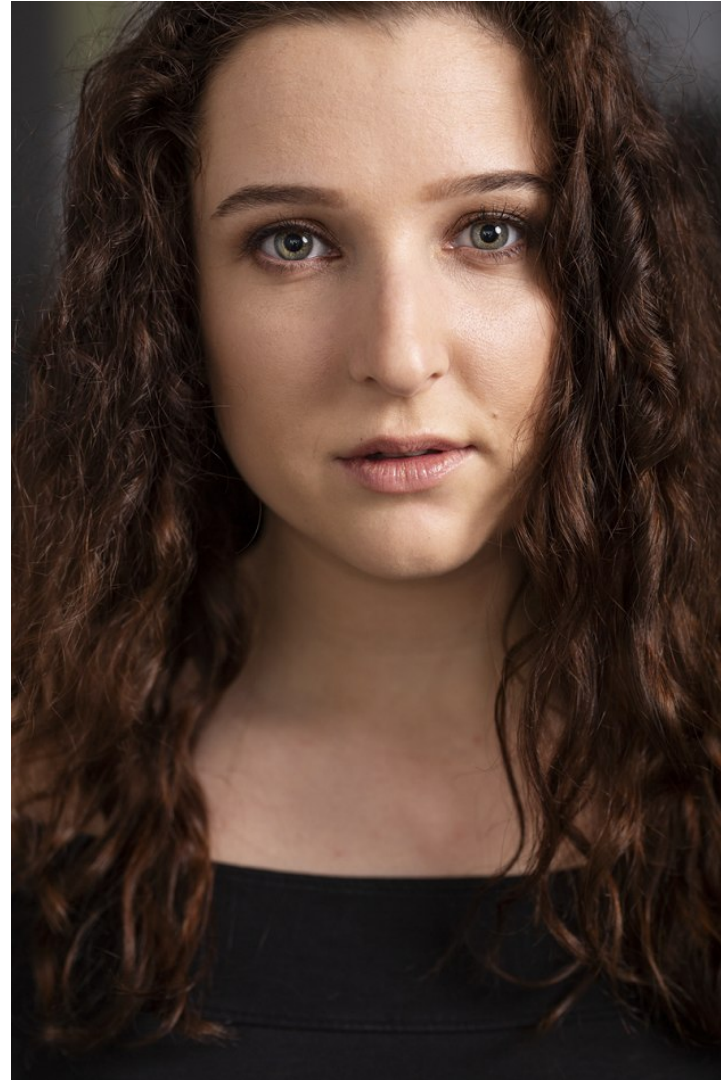

# KBM

kirsty@kirstybunny.co.nz +64 21 803 036

kirstybunny.co.nz

LAURA KOKAUA

TALENT WOMEN

Height 5'4.5" Bust 36.5" Waist 28.5" Hips 40" Shoe 39 EU/8 US/6 UK Hair Brown Eyes Green