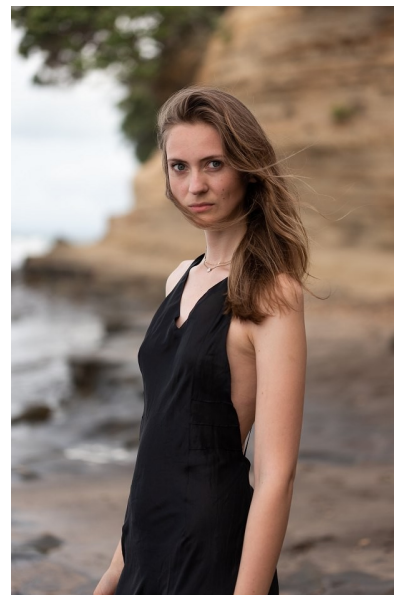

KATY PHILLIPS

TALENT WOMEN

Height 5'10" Bust 31" Waist 25" Hips 37" Shoe 40 EU/9 US/6.5 UK
Hair Dark Blonde Eyes Blue

KBM

kirsty@kirstybunny.co.nz +64 21 803 036
kirstybunny.co.nz