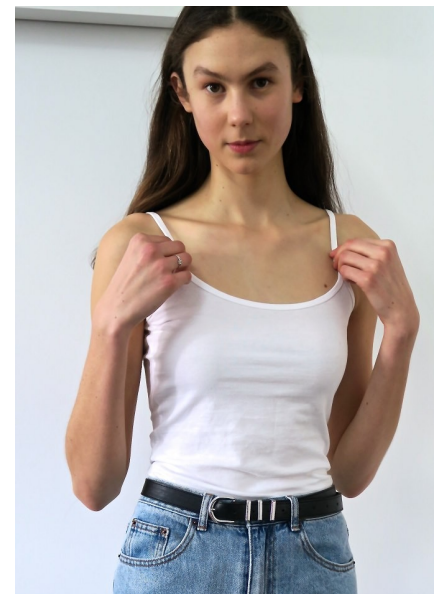

JOSEPHINE REEVES

TALENT WOMEN

Height 6'0" Bust 32" Waist 23.5" Hips 35" Shoe 41 EU/10 US/7 UK
Hair Brown Eyes Hazel

KBM

kirsty@kirstybunny.co.nz +64 21 803 036
kirstybunny.co.nz