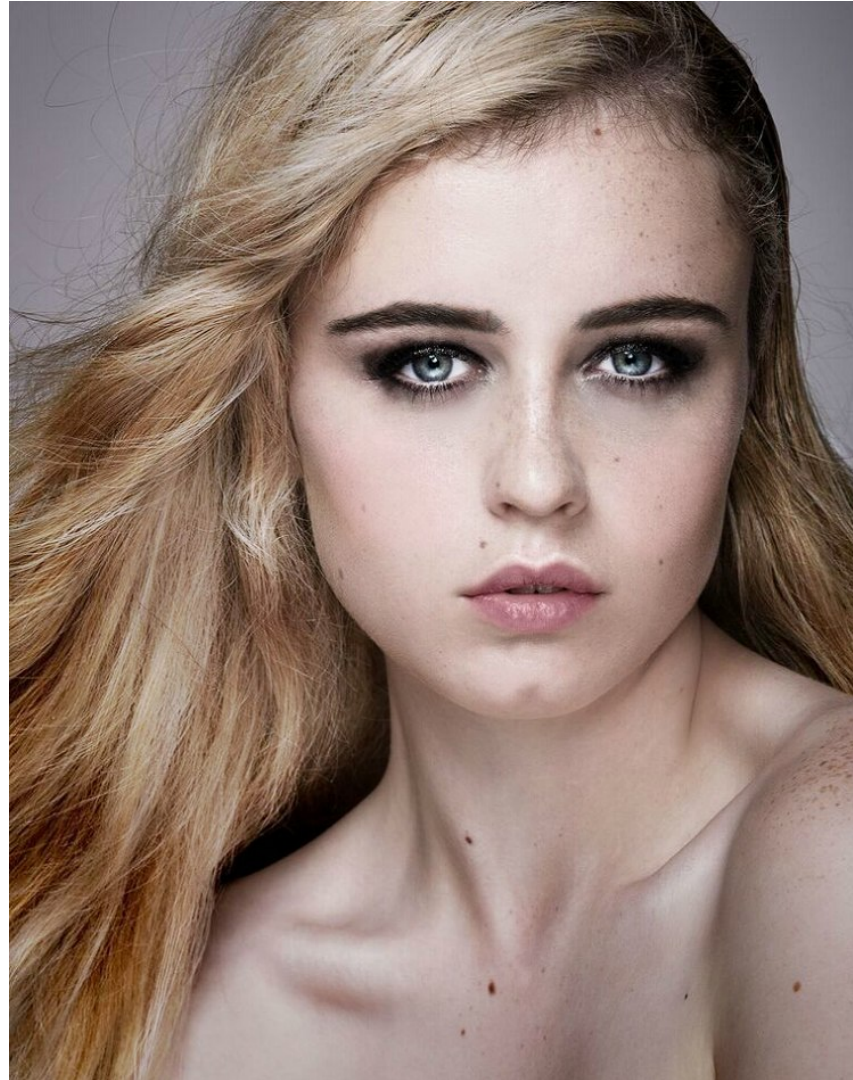

KBM

kirsty@kirstybunny.co.nz +64 21 803 036

kirstybunny.co.nz

ISLAY PAYNE

TALENT WOMEN

Height 5'7.5" Bust 32" Waist 24" Hips 35" Shoe 38 EU/7 US/5 UK Hair Blonde Eyes Blue/Green

KBM

kirsty@kirstybunny.co.nz +64 21 803 036

kirstybunny.co.nz

ISLAY PAYNE

TALENT WOMEN

Height 5'7.5" Bust 32" Waist 24" Hips 35" Shoe 38 EU/7 US/5 UK Hair Blonde Eyes Blue/Green