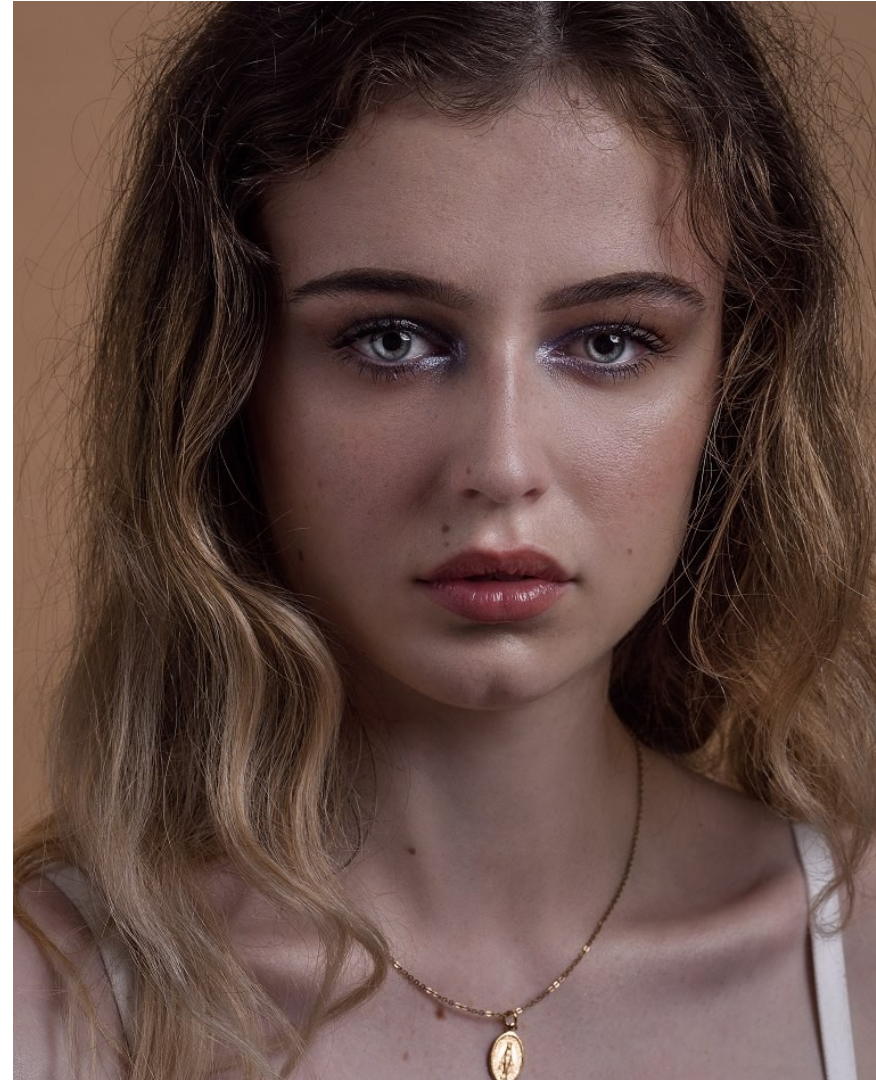

KBM

kirsty@kirstybunny.co.nz +64 21 803 036

kirstybunny.co.nz

ISLAY PAYNE

TALENT WOMEN

Height 5'7.5" Bust 32" Waist 24" Hips 35" Shoe 38 EU/7 US/5 UK Hair Blonde Eyes Blue/Green

KBM

kirsty@kirstybunny.co.nz +64 21 803 036

kirstybunny.co.nz

ISLAY PAYNE

TALENT WOMEN

Height 5'7.5" Bust 32" Waist 24" Hips 35" Shoe 38 EU/7 US/5 UK Hair Blonde Eyes Blue/Green