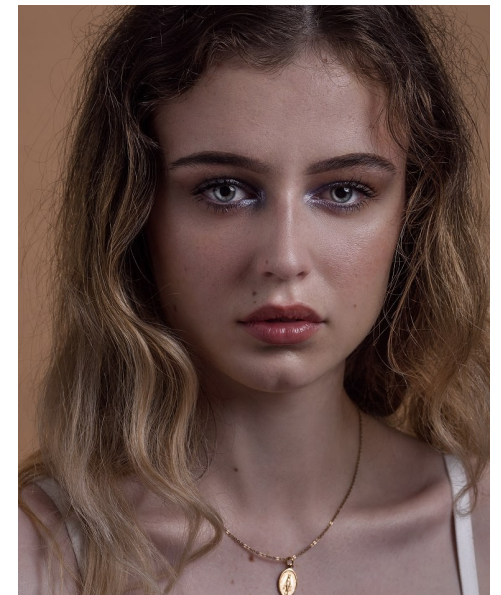

ISLAY PAYNE

TALENT WOMEN

Height 5'7.5" Bust 32" Waist 24" Hips 35" Shoe 38 EU/7 US/5 UK
Hair Blonde Eyes Blue/Green

KBM

kirsty@kirstybunny.co.nz +64 21 803 036
kirstybunny.co.nz