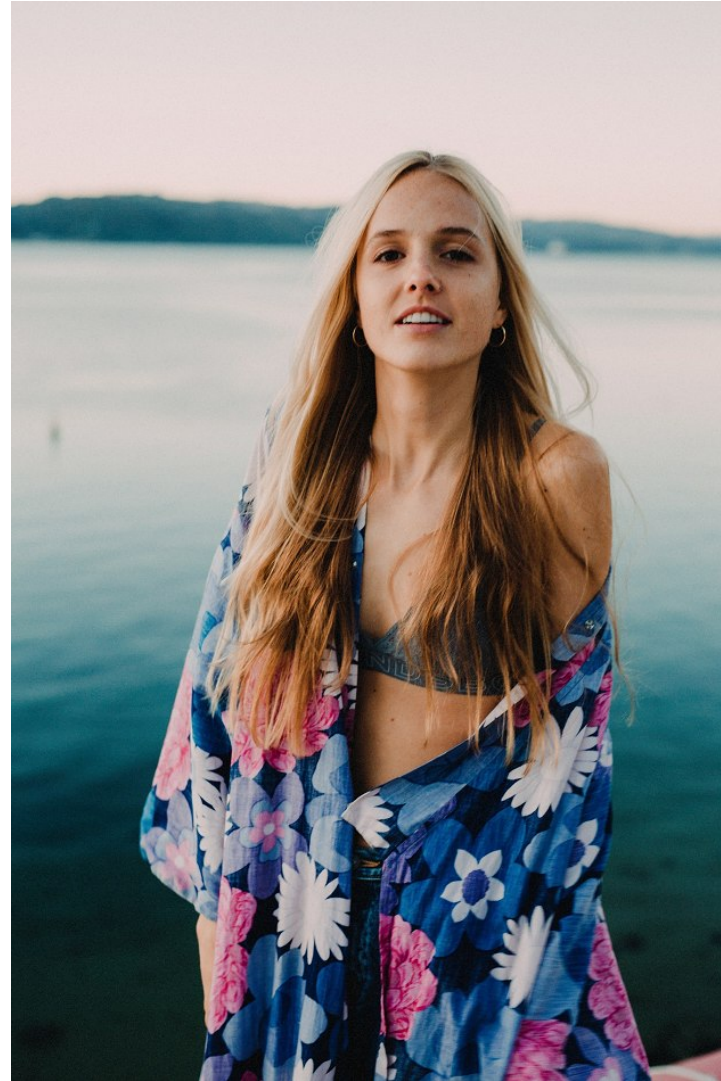

KBM

kirsty@kirstybunny.co.nz +64 21 803 036

kirstybunny.co.nz

HARRIET MEYER-KNIGHT

TALENT WOMEN

Height 5'9.5" Bust 31" Waist 24" Hips 33.5" Shoe 38.5 EU/7.5 US/5.5 UK Hair Blonde Eyes Brown