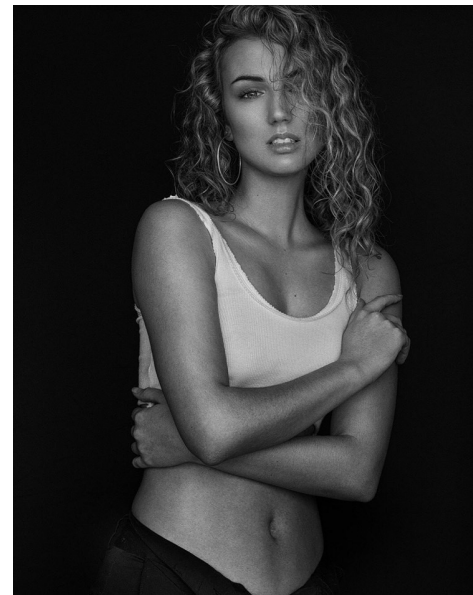

HANNAH MALPAS

TALENT WOMEN

Height 5'9" Bust 33" B Waist 24.5" Hips 36" Shoe 39 EU/8 US/6 UK
Hair Brown Eyes Hazel

KBM

kirsty@kirstybunny.co.nz +64 21 803 036
kirstybunny.co.nz