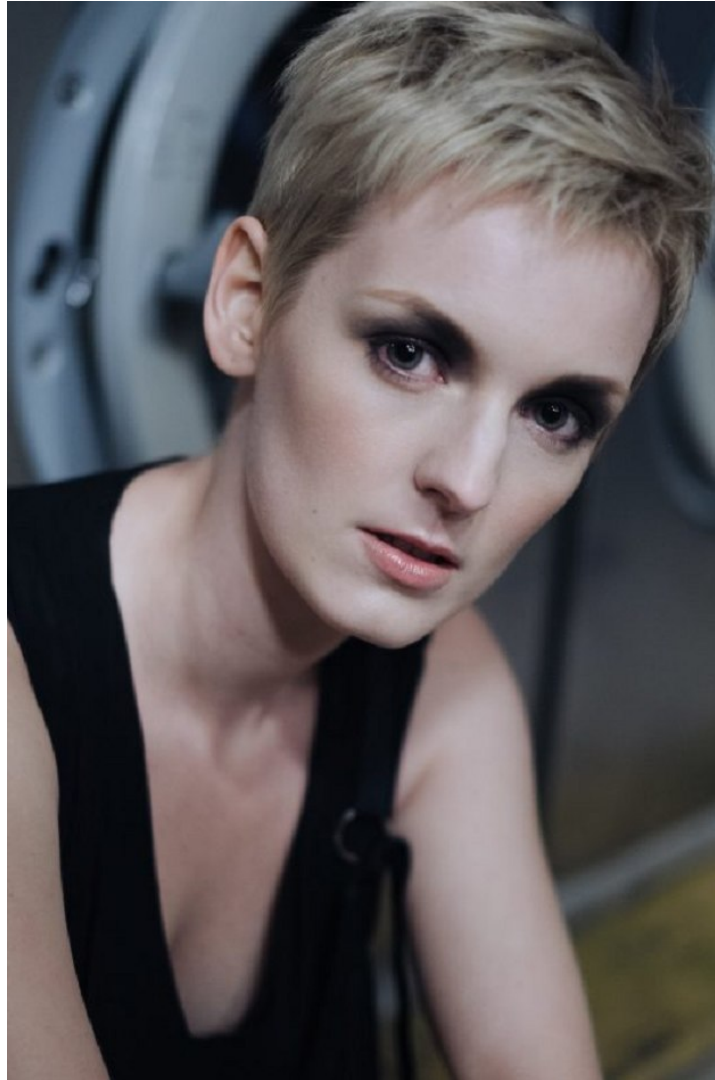

KBM

kirsty@kirstybunny.co.nz +64 21 803 036

kirstybunny.co.nz

FAITH MITCHELL

TALENT WOMEN

Height 5'7" Bust 35" C Waist 26" Hips 38" Shoe 38 EU/7 US/5 UK Hair Blonde Eyes Blue/Green

KBM

kirsty@kirstybunny.co.nz +64 21 803 036

kirstybunny.co.nz

FAITH MITCHELL

TALENT WOMEN

Height 5'7" Bust 35" C Waist 26" Hips 38" Shoe 38 EU/7 US/5 UK Hair Blonde Eyes Blue/Green

KBM

kirsty@kirstybunny.co.nz +64 21 803 036

kirstybunny.co.nz

FAITH MITCHELL

TALENT WOMEN

Height 5'7" Bust 35" C Waist 26" Hips 38" Shoe 38 EU/7 US/5 UK Hair Blonde Eyes Blue/Green