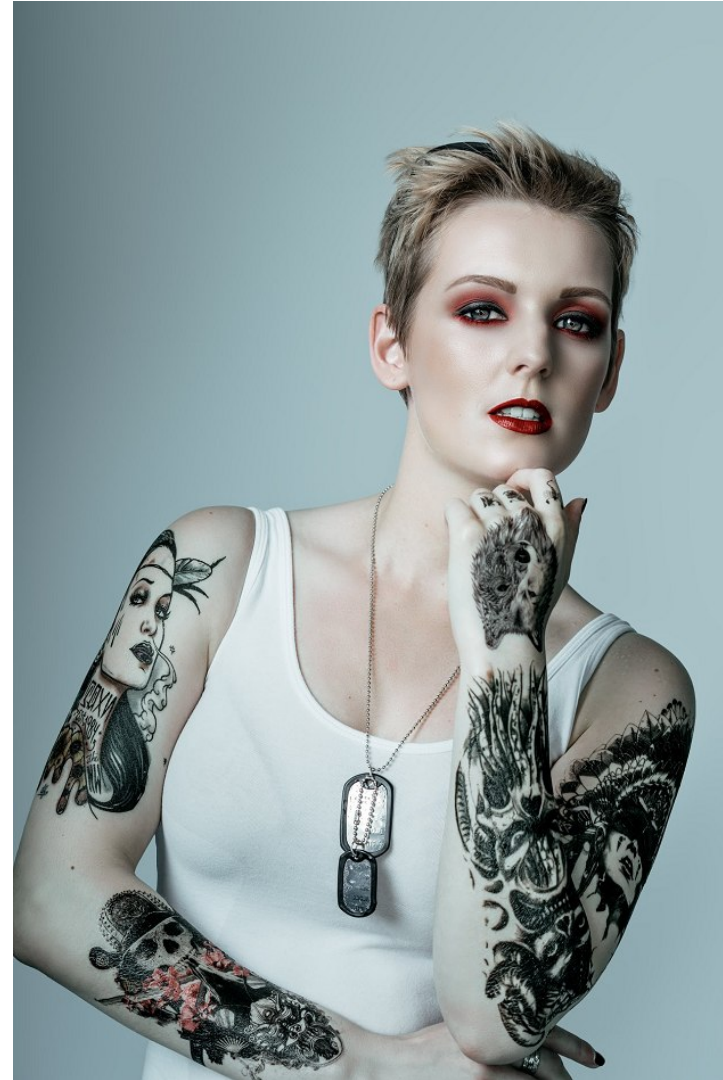

KBM

kirsty@kirstybunny.co.nz +64 21 803 036

kirstybunny.co.nz

FAITH MITCHELL

TALENT WOMEN

Height 5'7" Bust 35" C Waist 26" Hips 38" Shoe 38 EU/7 US/5 UK Hair Blonde Eyes Blue/Green

KBM

kirsty@kirstybunny.co.nz +64 21 803 036

kirstybunny.co.nz

FAITH MITCHELL

TALENT WOMEN

Height 5'7" Bust 35" C Waist 26" Hips 38" Shoe 38 EU/7 US/5 UK Hair Blonde Eyes Blue/Green

KBM

kirsty@kirstybunny.co.nz +64 21 803 036

kirstybunny.co.nz

FAITH MITCHELL

TALENT WOMEN

Height 5'7" Bust 35" C Waist 26" Hips 38" Shoe 38 EU/7 US/5 UK Hair Blonde Eyes Blue/Green