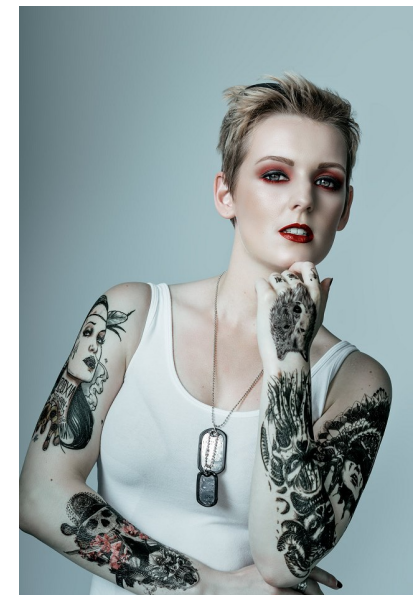

FAITH MITCHELL

TALENT WOMEN

Height 5'7" Bust 35" C Waist 26" Hips 38" Shoe 38 EU/7 US/5 UK  
Hair Blonde Eyes Blue/Green

KBM

kirsty@kirstybunny.co.nz +64 21 803 036  
kirstybunny.co.nz