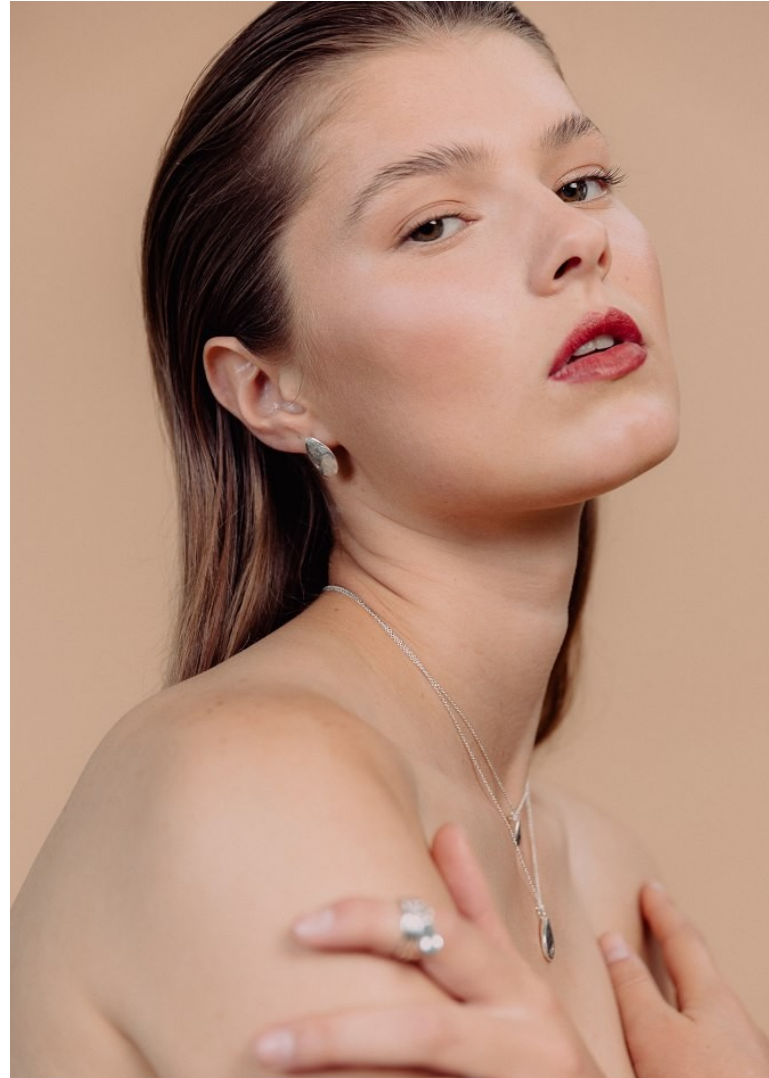

# KBM

kirsty@kirstybunny.co.nz +64 21 803 036

kirstybunny.co.nz

**ELLA BAIGENT-BROWN**

TALENT WOMEN

Height 5'10" Bust 35" Waist 29" Hips 38" Shoe 39 EU/8 US/6 UK Hair Brown Eyes Hazel