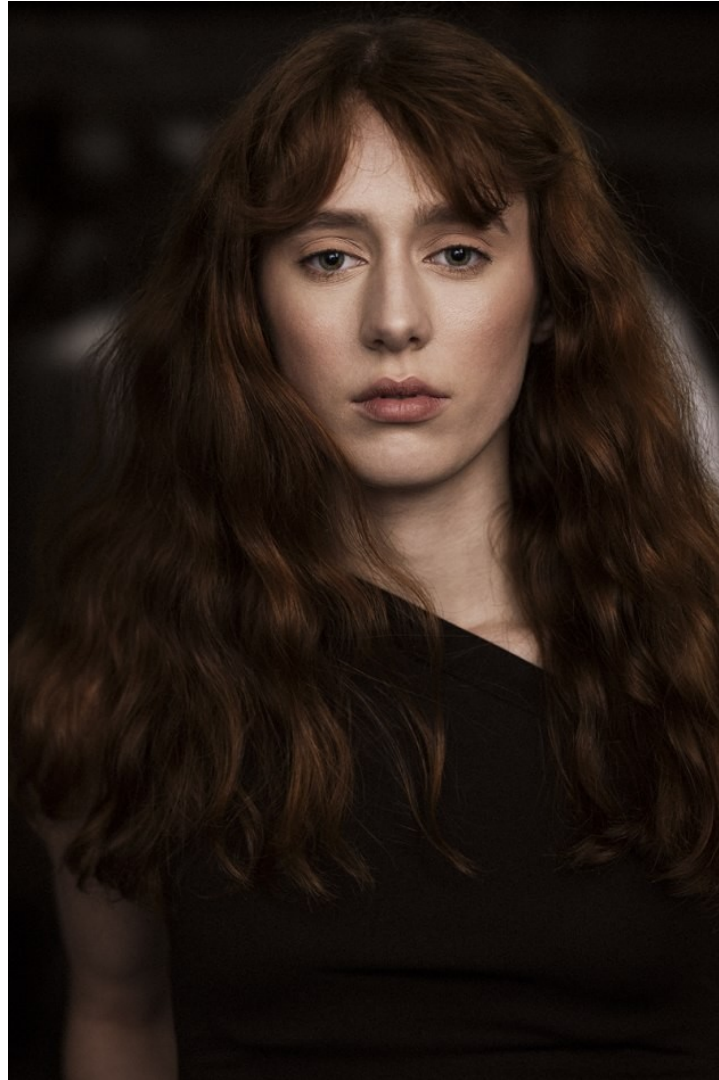

KBM

kirsty@kirstybunny.co.nz +64 21 803 036

kirstybunny.co.nz

CHARLOTTE MOFFAT

TALENT WOMEN

Height 5'9" Bust 32" Waist 25" Hips 35" Shoe 39 EU/8 US/6 UK Hair Red Eyes Green

KBM

kirsty@kirstybunny.co.nz +64 21 803 036

kirstybunny.co.nz

CHARLOTTE MOFFAT

TALENT WOMEN

Height 5'9" Bust 32" Waist 25" Hips 35" Shoe 39 EU/8 US/6 UK Hair Red Eyes Green

KBM

kirsty@kirstybunny.co.nz +64 21 803 036

kirstybunny.co.nz

CHARLOTTE MOFFAT

TALENT WOMEN

Height 5'9" Bust 32" Waist 25" Hips 35" Shoe 39 EU/8 US/6 UK Hair Red Eyes Green