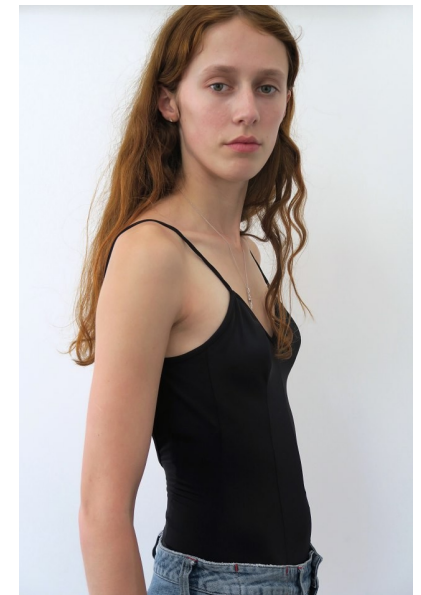

CHARLOTTE MOFFAT

TALENT WOMEN

Height 5'9" Bust 32" Waist 25" Hips 35" Shoe 39 EU/8 US/6 UK Hair Red  
Eyes Green

KBM

[kirsty@kirstybunny.co.nz](mailto:kirsty@kirstybunny.co.nz) +64 21 803 036

[kirstybunny.co.nz](http://kirstybunny.co.nz)