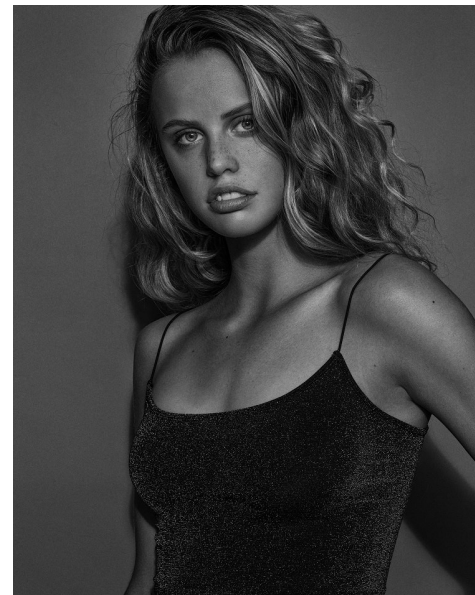

CHARLOTTE FLOODSMITH-RYAN

TALENT WOMEN

Height 5'10.5" Bust 33" Waist 26" Hips 36" Shoe 40 EU/9 US/6.5 UK
Hair Blonde Eyes Blue/Green

KBM

kirsty@kirstybunny.co.nz +64 21 803 036
kirstybunny.co.nz