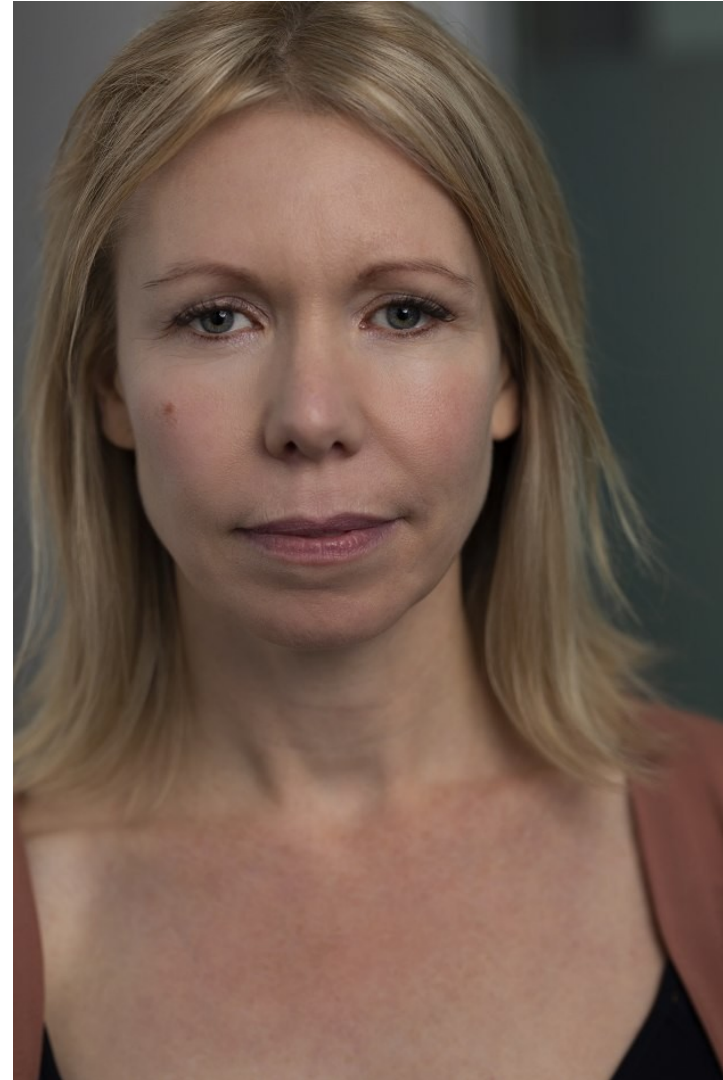

KBM

kirsty@kirstybunny.co.nz +64 21 803 036

kirstybunny.co.nz

CATHERINE MCLEAVEY

TALENT WOMEN

Height 5'9" Bust 38.5" Waist 30" Hips 39" Shoe 40 EU/9 US/6.5 UK Hair Blonde Eyes Blue

KBM

kirsty@kirstybunny.co.nz +64 21 803 036

kirstybunny.co.nz

CATHERINE MCLEAVEY

TALENT WOMEN

Height 5'9" Bust 38.5" Waist 30" Hips 39" Shoe 40 EU/9 US/6.5 UK Hair Blonde Eyes Blue

KBM

kirsty@kirstybunny.co.nz +64 21 803 036

kirstybunny.co.nz

CATHERINE MCLEAVEY