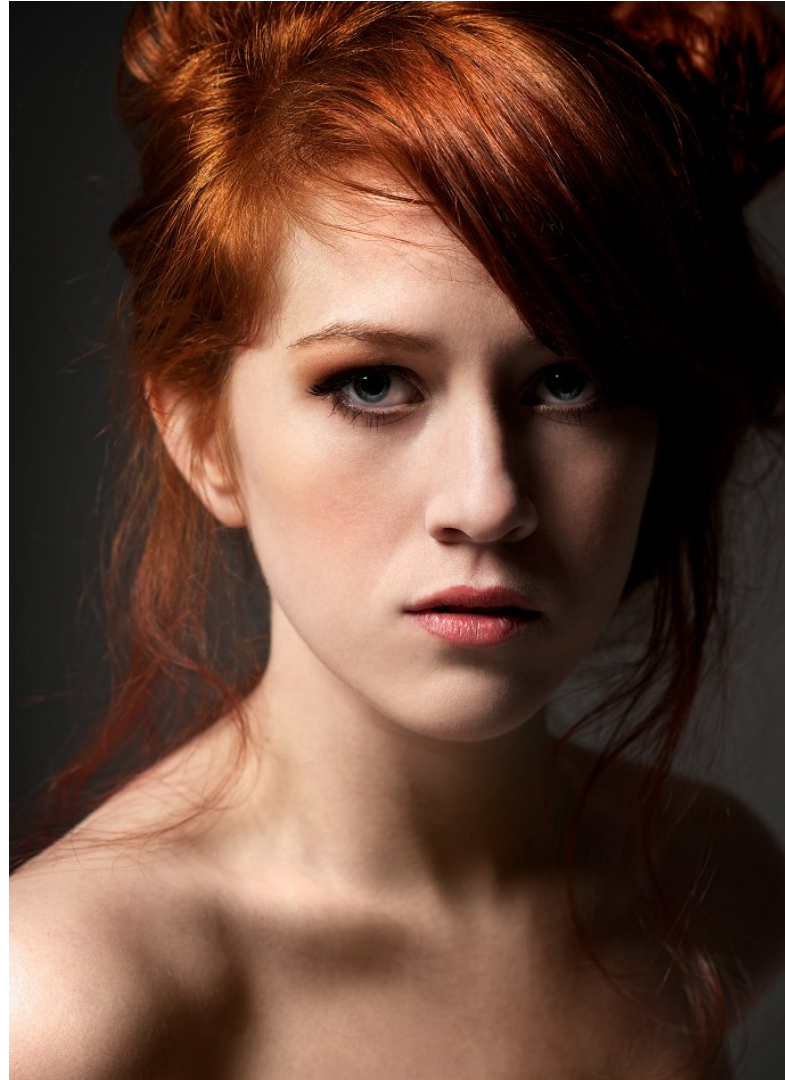

# KBM

kirsty@kirstybunny.co.nz +64 21 803 036

kirstybunny.co.nz

**ANICA BURA**

TALENT WOMEN

Height 5'11" Bust 37" Waist 30" Hips 39" Shoe 40.5 EU/9.5 US/7 UK Hair Light Brown Eyes Blue