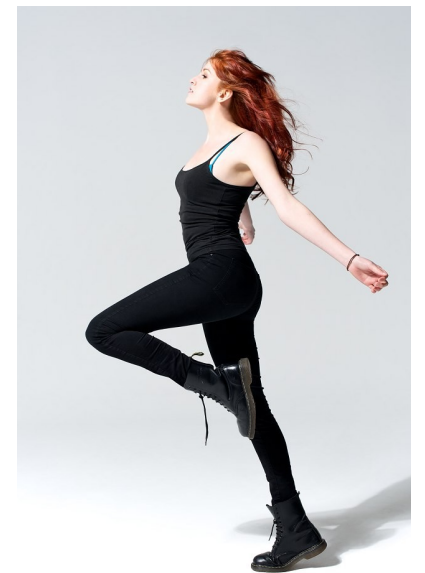

ANICA BURA

TALENT WOMEN

Height 5'11" Bust 37" Waist 30" Hips 39" Shoe 40.5 EU/9.5 US/7 UK  
Hair Light Brown Eyes Blue

KBM

kirsty@kirstybunny.co.nz +64 21 803 036  
kirstybunny.co.nz