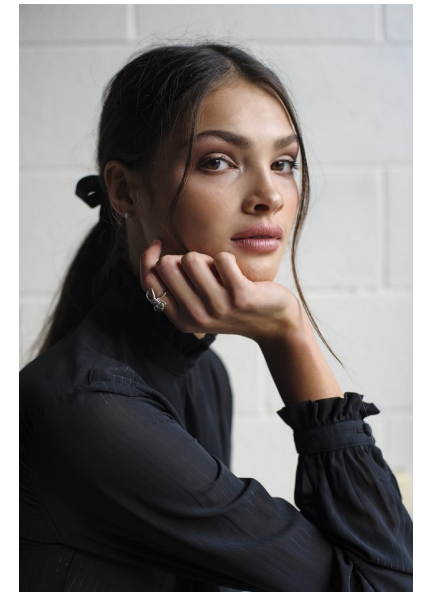

PAIGE HENRY

TALENT WOMEN

Height 5'11" Bust 32" Waist 25" Hips 37" Shoe 40 EU/9 US/6.5 UK  
Hair Brown Eyes Brown

KBM

kirsty@kirstybunny.co.nz +64 21 803 036  
kirstybunny.co.nz