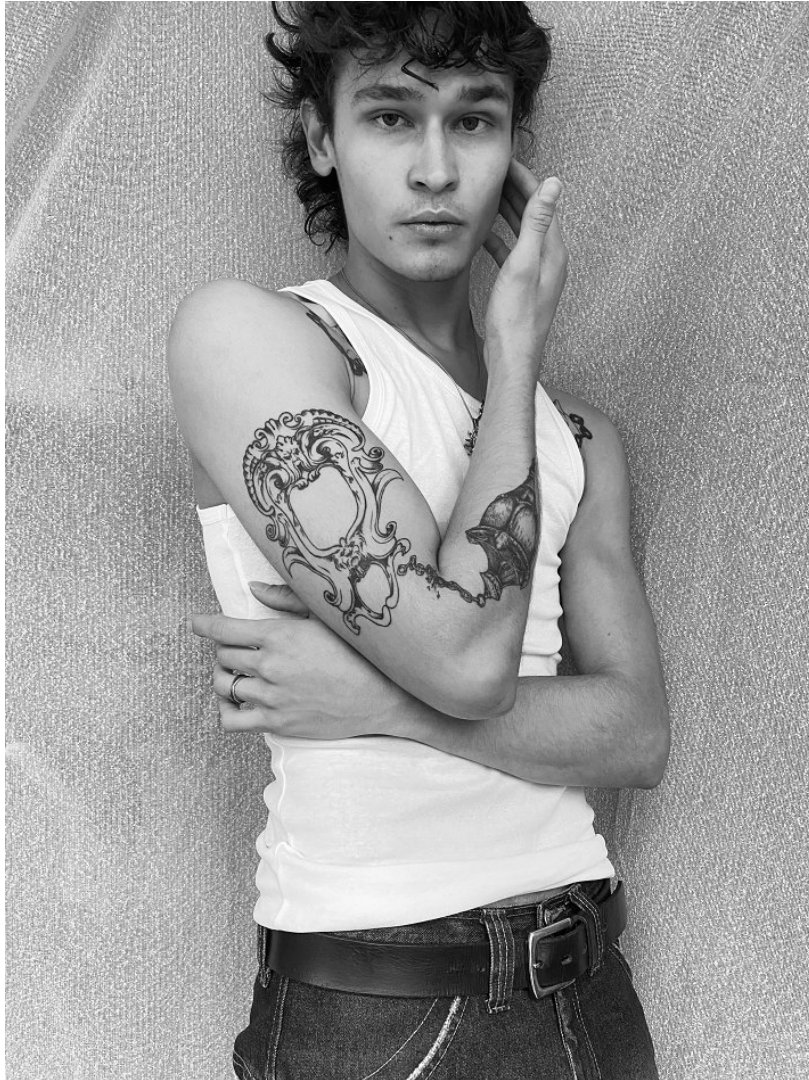

# KBM

kirsty@kirstybunny.co.nz +64 21 803 036

kirstybunny.co.nz

**BAELIE GREGORY**

TALENT MEN

Height 5'9.5" Chest 36" Waist 30" Inseam 31" Collar 14" Shoe 41 EU/8 US/7.5 UK Hair Brown Eyes Green/Grey

## BAELIE GREGORY

TALENT MEN

Height 5'9.5" Chest 36" Waist 30" Inseam 31" Collar 14" Shoe 41 EU/8 US/7.5 UK Hair Brown Eyes Green/Grey