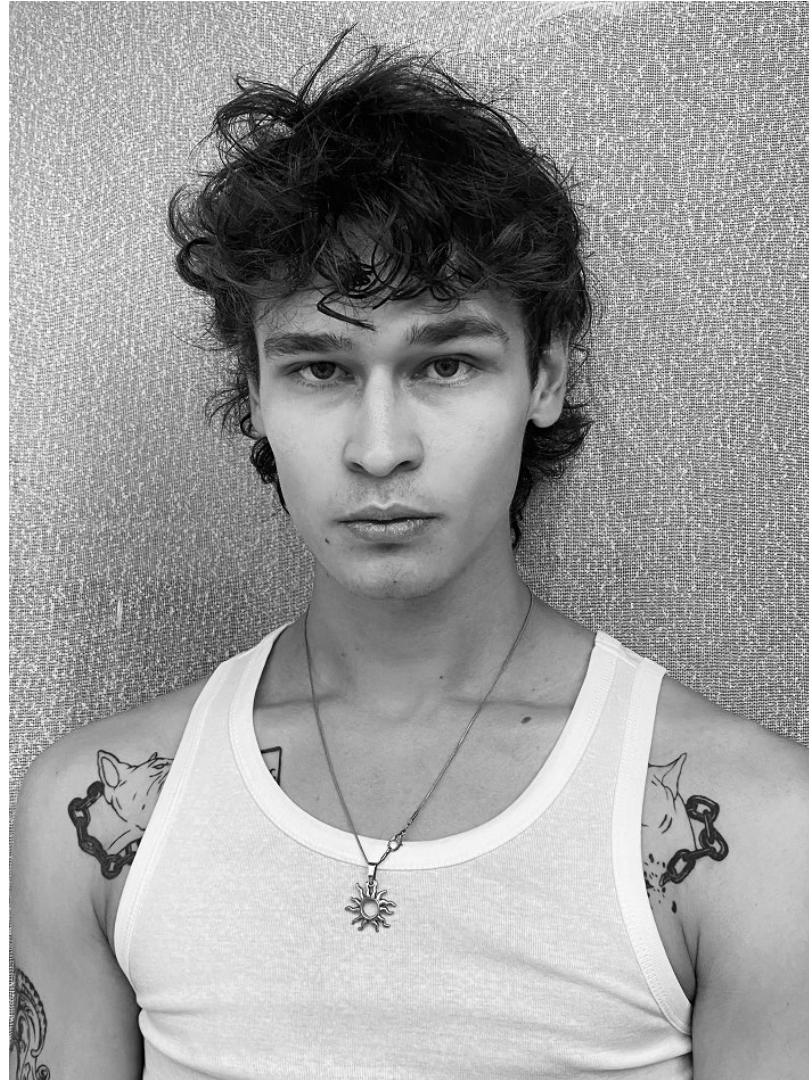

# KBM

kirsty@kirstybunny.co.nz +64 21 803 036

kirstybunny.co.nz

**BAELIE GREGORY**

TALENT MEN

Height 5'9.5" Chest 36" Waist 30" Inseam 31" Collar 14" Shoe 41 EU/8 US/7.5 UK Hair Brown Eyes Green/Grey

## BAELIE GREGORY

TALENT MEN

Height 5'9.5" Chest 36" Waist 30" Inseam 31" Collar 14" Shoe 41 EU/8 US/7.5 UK Hair Brown Eyes Green/Grey