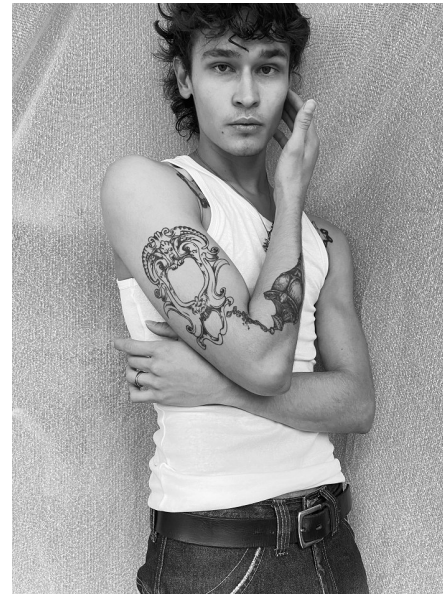

BAELIE GREGORY

TALENT MEN

Height 5'9.5" Chest 36" Waist 30" Inseam 31" Collar 14" Shoe 41 EU/8
US/7.5 UK Hair Brown Eyes Green/Grey

KBM

kirsty@kirstybunny.co.nz +64 21 803 036
kirstybunny.co.nz