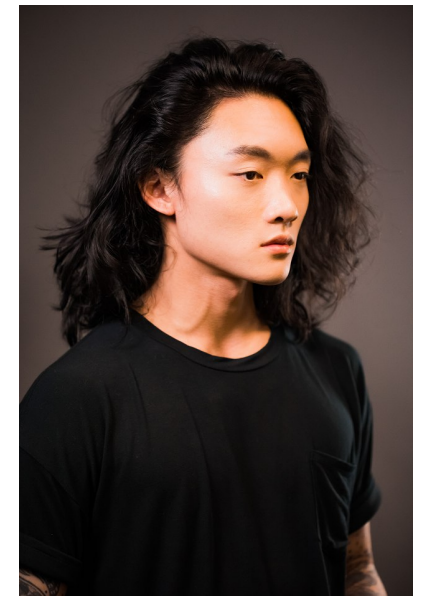

BRYON TEO

TALENT MEN

Height 5'11" Chest 37" Waist 28" Inseam 30" Collar 14.5" Shoe 43 EU/9.5
US/9 UK Hair Black Eyes Brown

KBM

kirsty@kirstybunny.co.nz +64 21 803 036

kirstybunny.co.nz