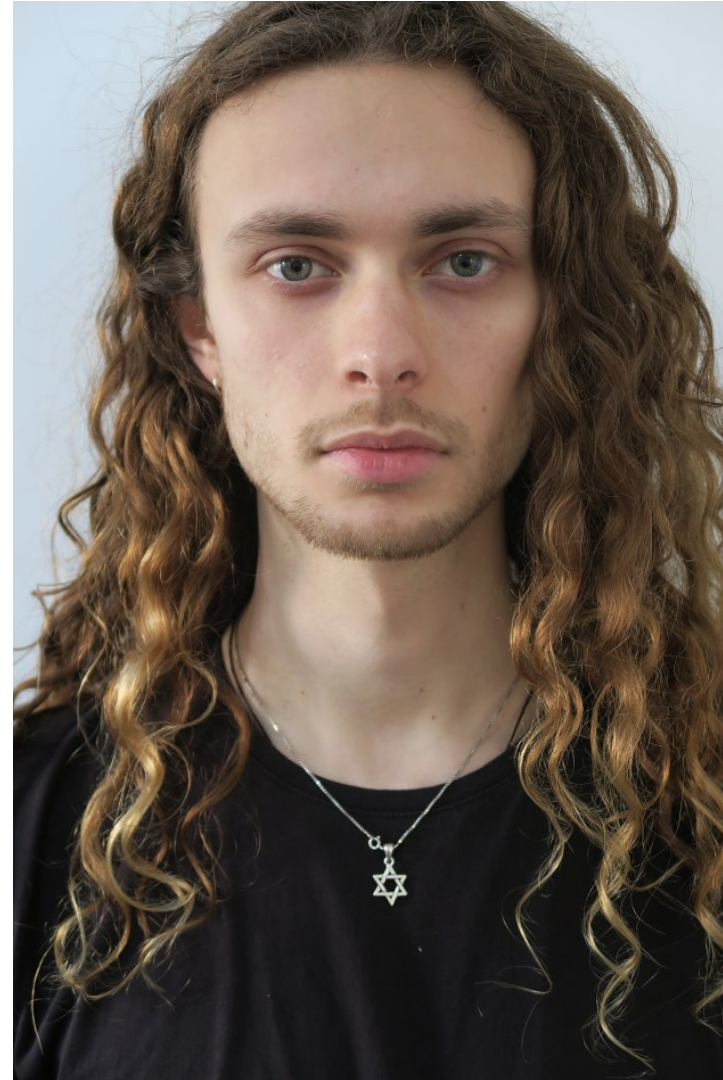

# KBM

kirsty@kirstybunny.co.nz +64 21 803 036

kirstybunny.co.nz

SOL MAXWELL

TALENT MEN

Height 6'0.5" Chest 36" Waist 30" Inseam 32" Collar 13.5" Shoe 45 EU/11 US/10.5 UK Hair Light Brown Eyes Blue/Green