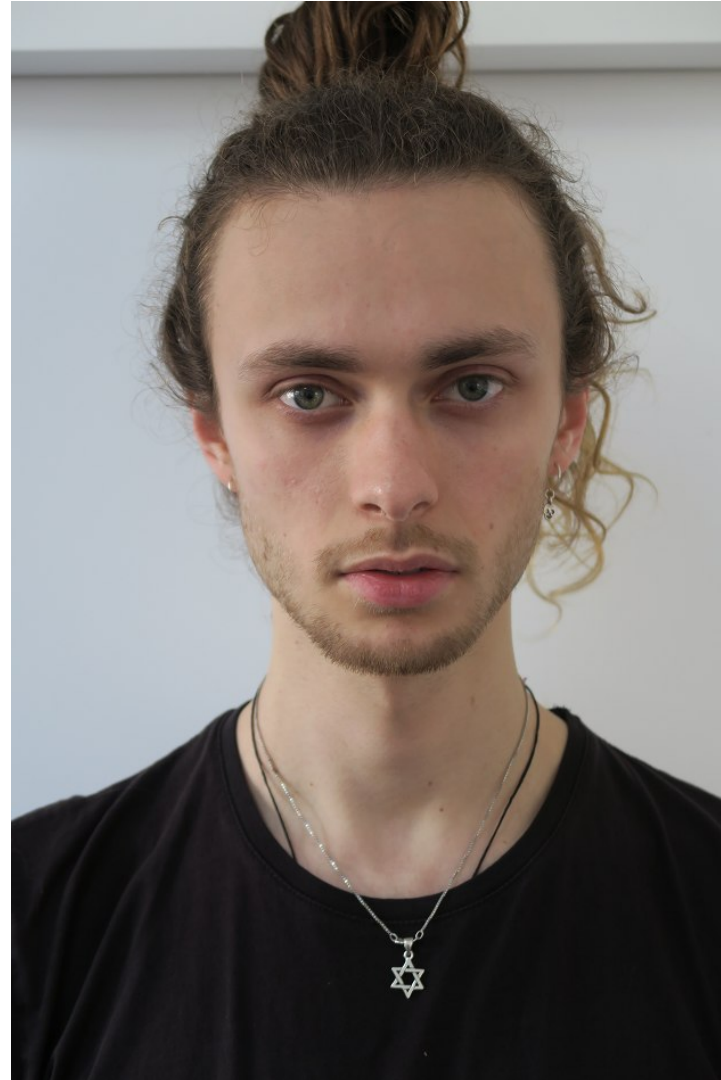

# KBM

kirsty@kirstybunny.co.nz +64 21 803 036

kirstybunny.co.nz

SOL MAXWELL

TALENT MEN

Height 6'0.5" Chest 36" Waist 30" Inseam 32" Collar 13.5" Shoe 45 EU/11 US/10.5 UK Hair Light Brown Eyes Blue/Green