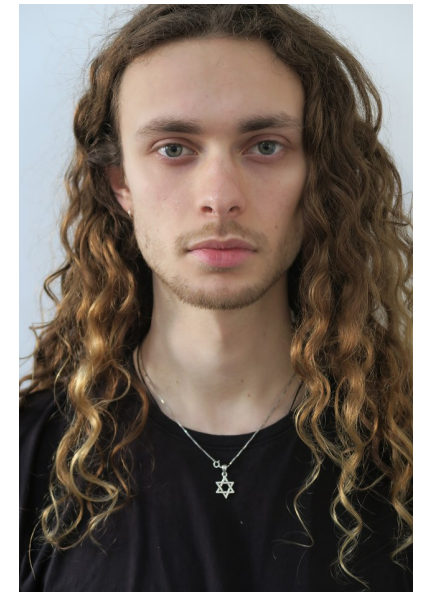

SOL MAXWELL

TALENT MEN

Height 6'0.5" Chest 36" Waist 30" Inseam 32" Collar 13.5" Shoe 45 EU/11  
US/10.5 UK Hair Light Brown Eyes Blue/Green

KBM

kirsty@kirstybunny.co.nz +64 21 803 036  
kirstybunny.co.nz