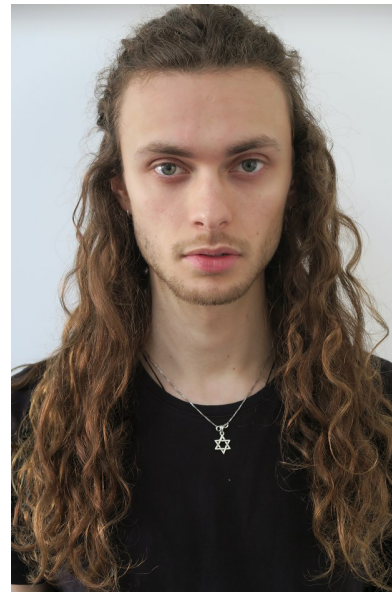

SOL MAXWELL

TALENT MEN

Height 6'0.5" Chest 36" Waist 30" Inseam 32" Collar 13.5" Shoe 45 EU/11  
US/10.5 UK Hair Light Brown Eyes Blue/Green

KBM

kirsty@kirstybunny.co.nz +64 21 803 036  
kirstybunny.co.nz