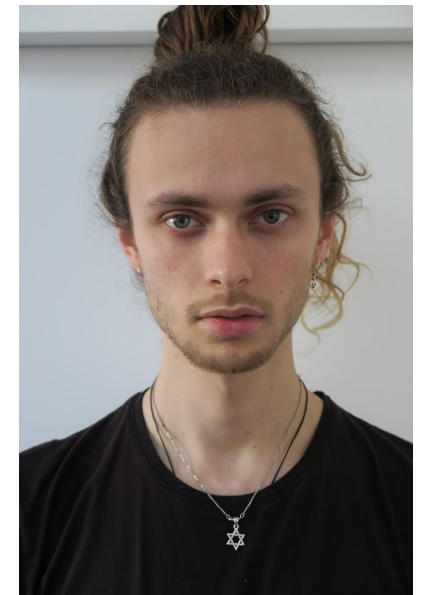

SOL MAXWELL

TALENT MEN

Height 6'0.5" Chest 36" Waist 30" Inseam 32" Collar 13.5" Shoe 45 EU/11  
US/10.5 UK Hair Light Brown Eyes Blue/Green

KBM

kirsty@kirstybunny.co.nz +64 21 803 036  
kirstybunny.co.nz