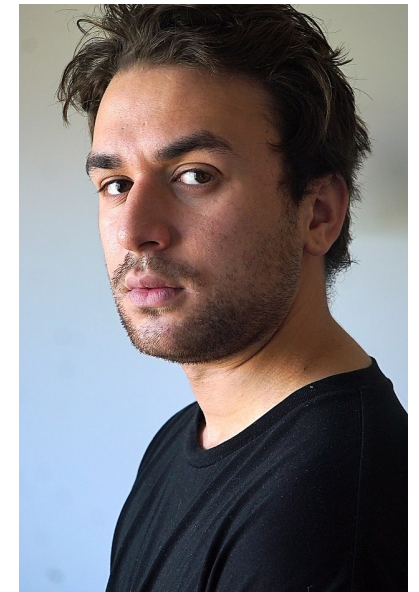

HAMISH KARAWANA-INNES

TALENT MEN

Height 5'11" Chest 38" Waist 34" Inseam 32" Collar 15.5" Shoe 44.5
EU/10.5 US/10 UK Hair Brown Eyes Brown

KBM

kirsty@kirstybunny.co.nz +64 21 803 036

kirstybunny.co.nz