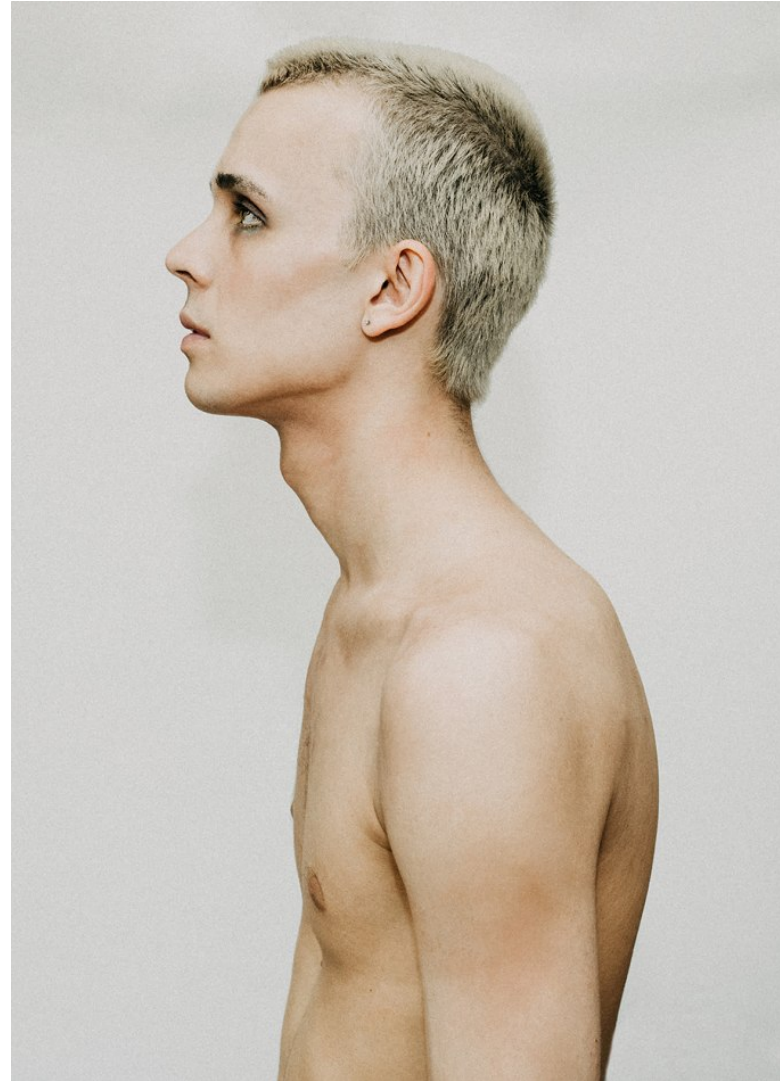

KBM

kirsty@kirstybunny.co.nz +64 21 803 036

kirstybunny.co.nz

MAX WALKER

TALENT MEN

Height 6'1.5" Chest 36" Waist 32" Inseam 32" Collar 15" Shoe 42 EU/8.5 US/8 UK Hair Blonde Eyes Green

KBM

kirsty@kirstybunny.co.nz +64 21 803 036

kirstybunny.co.nz

MAX WALKER

TALENT MEN

Height 6'1.5" Chest 36" Waist 32" Inseam 32" Collar 15" Shoe 42 EU/8.5 US/8 UK Hair Blonde Eyes Green

KBM

kirsty@kirstybunny.co.nz +64 21 803 036

kirstybunny.co.nz

MAX WALKER

TALENT MEN

Height 6'1.5" Chest 36" Waist 32" Inseam 32" Collar 15" Shoe 42 EU/8.5 US/8 UK Hair Blonde Eyes Green