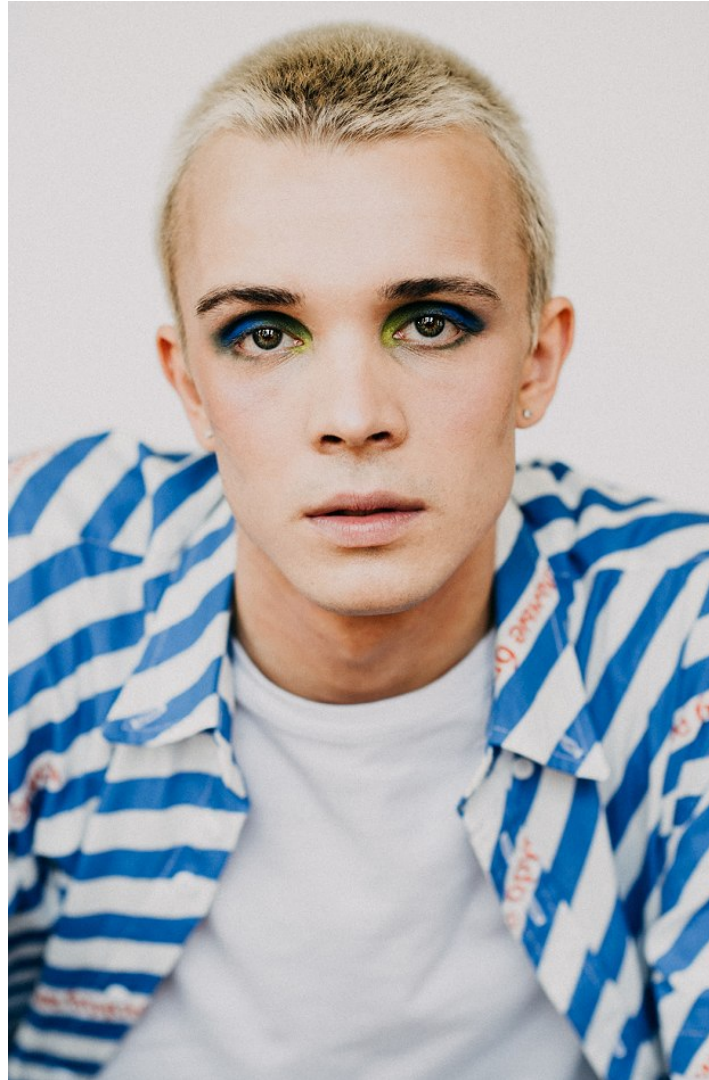

KBM

kirsty@kirstybunny.co.nz +64 21 803 036

kirstybunny.co.nz

MAX WALKER

TALENT MEN

Height 6'1.5" Chest 36" Waist 32" Inseam 32" Collar 15" Shoe 42 EU/8.5 US/8 UK Hair Blonde Eyes Green

KBM

kirsty@kirstybunny.co.nz +64 21 803 036

kirstybunny.co.nz

MAX WALKER

TALENT MEN

Height 6'1.5" Chest 36" Waist 32" Inseam 32" Collar 15" Shoe 42 EU/8.5 US/8 UK Hair Blonde Eyes Green

KBM

kirsty@kirstybunny.co.nz +64 21 803 036

kirstybunny.co.nz

MAX WALKER

TALENT MEN

Height 6'1.5" Chest 36" Waist 32" Inseam 32" Collar 15" Shoe 42 EU/8.5 US/8 UK Hair Blonde Eyes Green