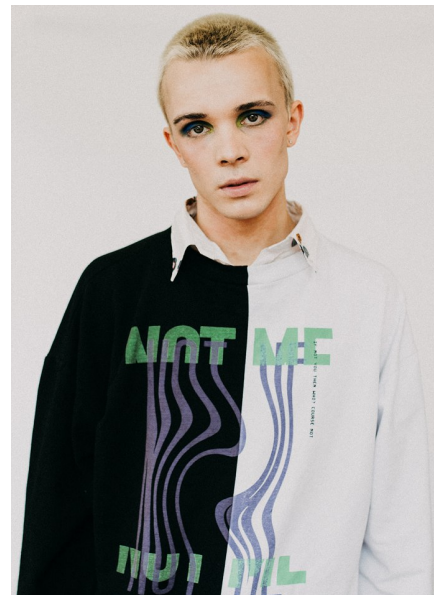

MAX WALKER

TALENT MEN

Height 6'1.5" Chest 36" Waist 32" Inseam 32" Collar 15" Shoe 42 EU/8.5
US/8 UK Hair Blonde Eyes Green

KBM

kirsty@kirstybunny.co.nz +64 21 803 036
kirstybunny.co.nz