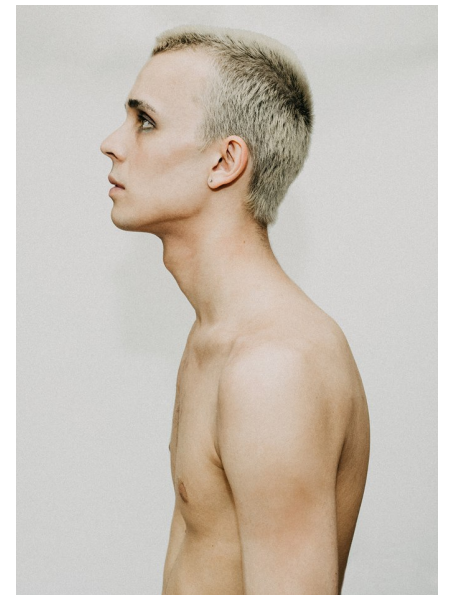

MAX WALKER

TALENT MEN

Height 6'1.5" Chest 36" Waist 32" Inseam 32" Collar 15" Shoe 42 EU/8.5
US/8 UK Hair Blonde Eyes Green

KBM

kirsty@kirstybunny.co.nz +64 21 803 036
kirstybunny.co.nz