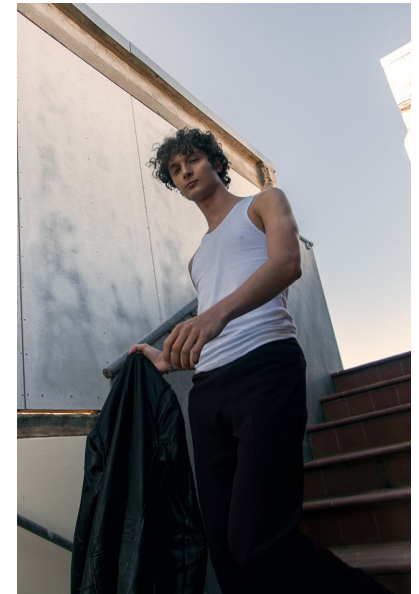

FLETCHER BLAZEK

TALENT MEN

Height 6'1.5" Chest 35" Waist 31" Collar 15" Shoe 45 EU/11 US/10.5 UK
Hair Brown Eyes Green

KBM

kirsty@kirstybunny.co.nz +64 21 803 036

kirstybunny.co.nz