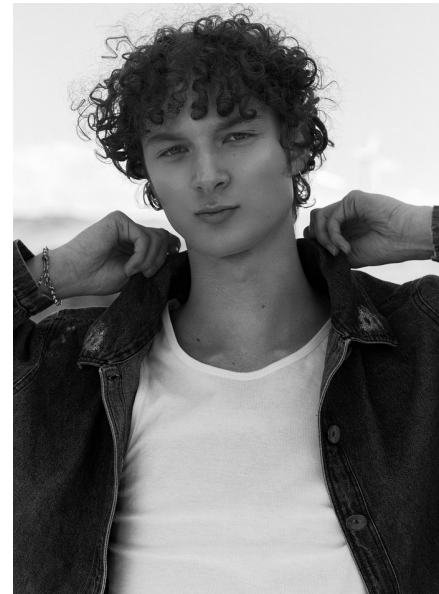

FLETCHER BLAZEK

TALENT MEN

Height 6'1.5" Chest 35" Waist 31" Collar 15" Shoe 45 EU/11 US/10.5 UK
Hair Brown Eyes Green

KBM

kirsty@kirstybunny.co.nz +64 21 803 036

kirstybunny.co.nz