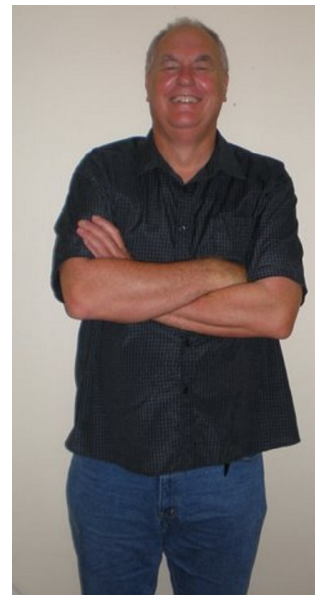

WAYNE CHERITON

TALENT MEN

Height 6'4" Chest 47" Waist 41.5" Inseam 32.5" Collar 18" Suit 40"/50
Shoe 47 EU/12.5 US/12 UK Hair Grey Eyes Blue

KBM

kirsty@kirstybunny.co.nz +64 21 803 036
kirstybunny.co.nz