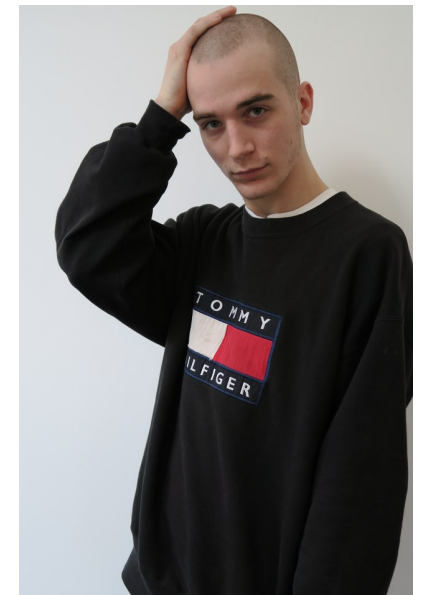

SCOTT WILSON

TALENT MEN

Height 5'10" Chest 35" Waist 30" Inseam 30" Collar 14" Shoe 44 EU/10  
US/9.5 UK Hair Dark Blonde Eyes Green

KBM

kirsty@kirstybunny.co.nz +64 21 803 036

kirstybunny.co.nz