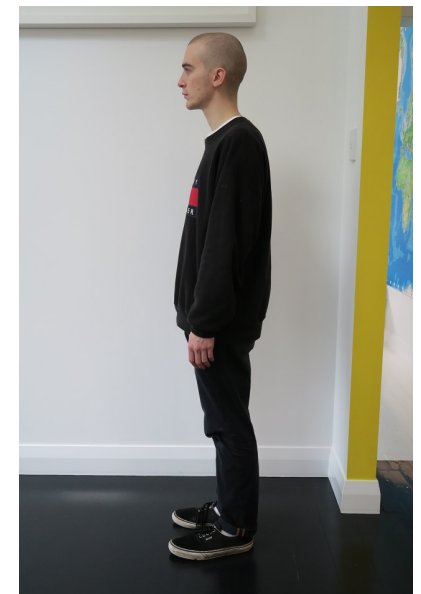

SCOTT WILSON

TALENT MEN

Height 5'10" Chest 35" Waist 30" Inseam 30" Collar 14" Shoe 44 EU/10  
US/9.5 UK Hair Dark Blonde Eyes Green

KBM

kirsty@kirstybunny.co.nz +64 21 803 036

kirstybunny.co.nz