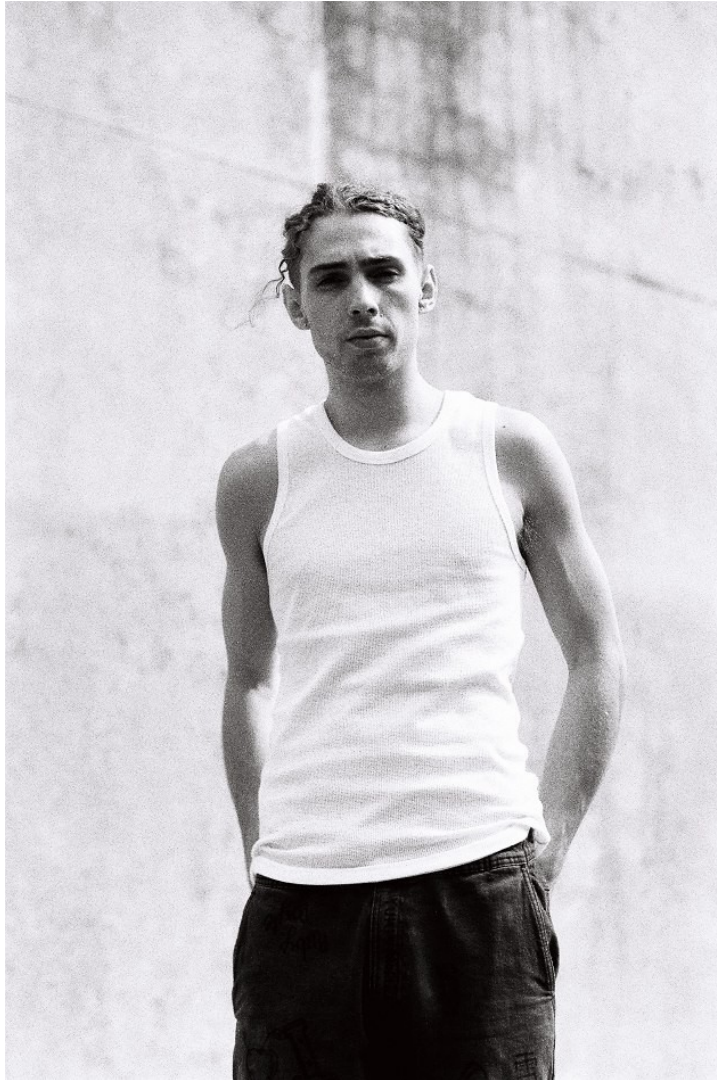

# KBM

kirsty@kirstybunny.co.nz +64 21 803 036

kirstybunny.co.nz

JOEL ZONNEVELD

TALENT MEN

Height 6'0" Chest 38" Waist 32" Inseam 32" Collar 15" Shoe 44 EU/10 US/9.5 UK Hair Light Brown Eyes Hazel