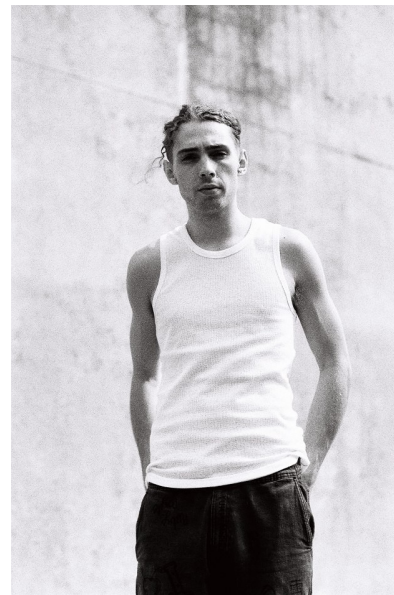

JOEL ZONNEVELD

TALENT MEN

Height 6'0" Chest 38" Waist 32" Inseam 32" Collar 15" Shoe 44 EU/10  
US/9.5 UK Hair Light Brown Eyes Hazel

KBM

kirsty@kirstybunny.co.nz +64 21 803 036  
kirstybunny.co.nz