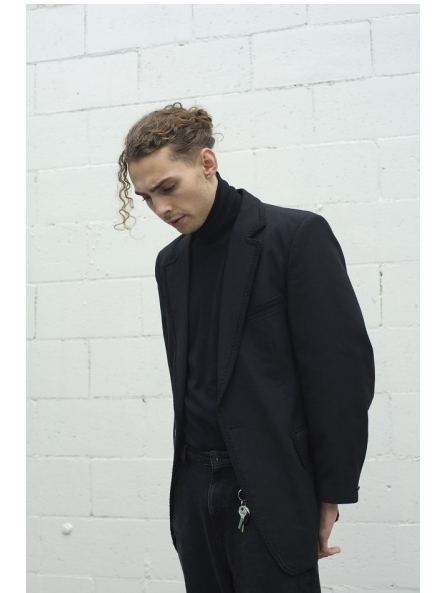

JOEL ZONNEVELD

TALENT MEN

Height 6'0" Chest 38" Waist 32" Inseam 32" Collar 15" Shoe 44 EU/10  
US/9.5 UK Hair Light Brown Eyes Hazel

KBM

kirsty@kirstybunny.co.nz +64 21 803 036  
kirstybunny.co.nz