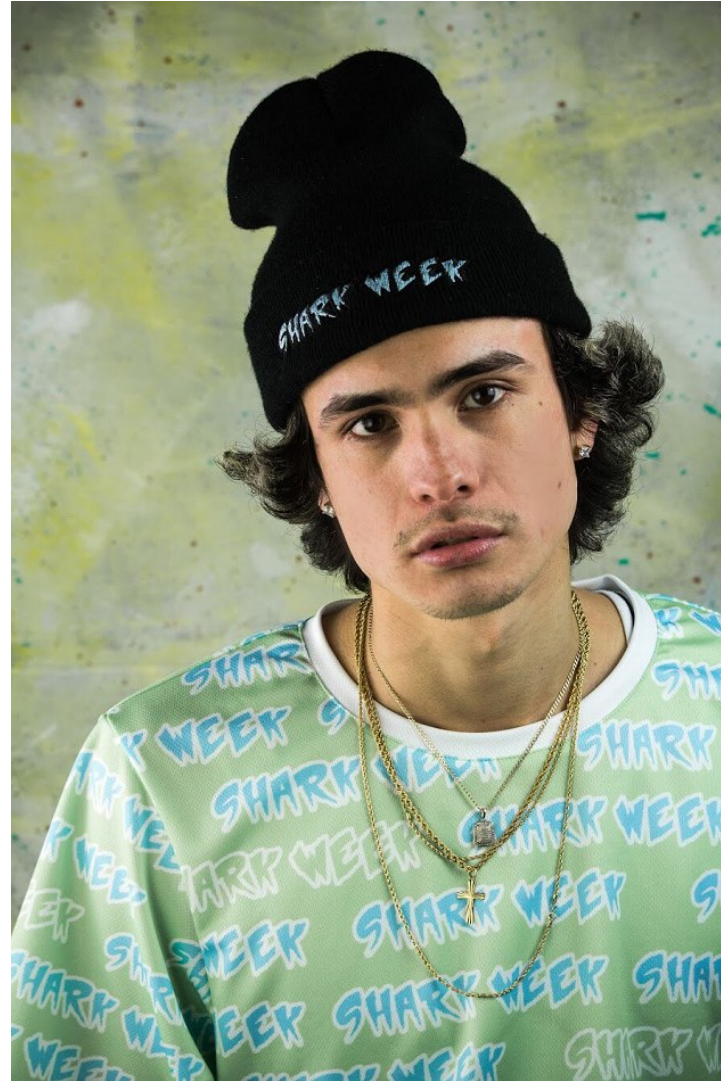

KBM

kirsty@kirstybunny.co.nz +64 21 803 036

kirstybunny.co.nz

HUNTER GOODMAN

TALENT MEN

Height 5'10" Chest 35.5" Waist 30" Inseam 32" Collar 14.5" Shoe 42.5 EU/9 US/8.5 UK Hair Blonde Eyes Hazel

KBM

kirsty@kirstybunny.co.nz +64 21 803 036

kirstybunny.co.nz

HUNTER GOODMAN

TALENT MEN

Height 5'10" Chest 35.5" Waist 30" Inseam 32" Collar 14.5" Shoe 42.5 EU/9 US/8.5 UK Hair Blonde Eyes Hazel

KBM

kirsty@kirstybunny.co.nz +64 21 803 036

kirstybunny.co.nz

HUNTER GOODMAN

TALENT MEN

Height 5'10" Chest 35.5" Waist 30" Inseam 32" Collar 14.5" Shoe 42.5 EU/9 US/8.5 UK Hair Blonde Eyes Hazel