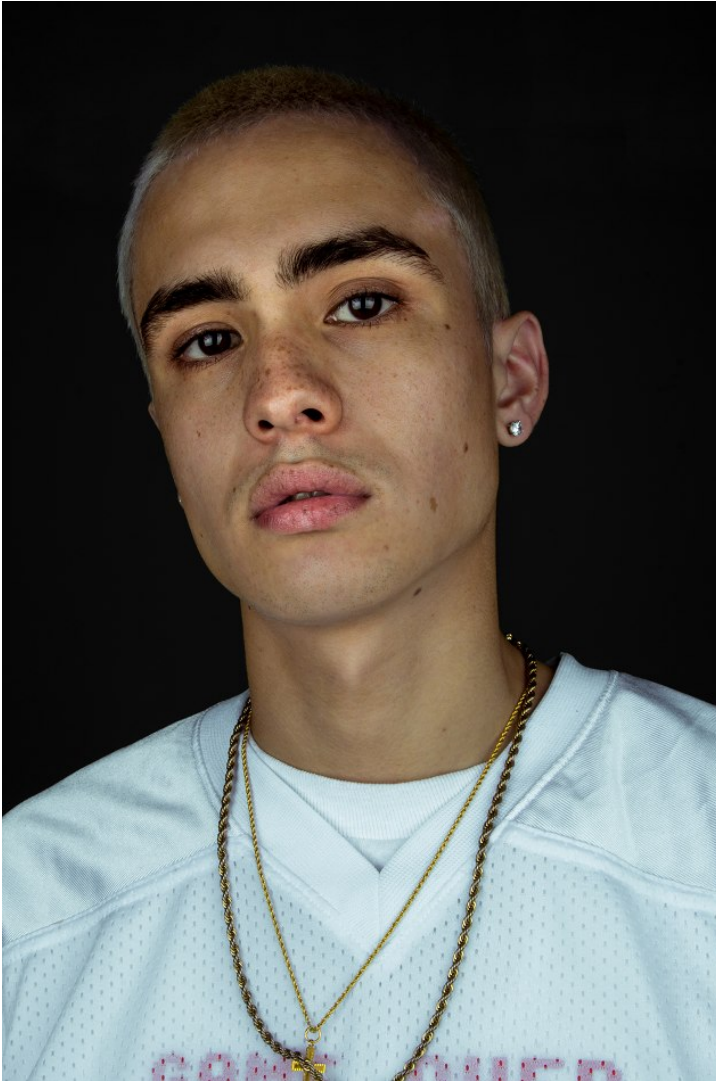

KBM

kirsty@kirstybunny.co.nz +64 21 803 036

kirstybunny.co.nz

HUNTER GOODMAN

TALENT MEN

Height 5'10" Chest 35.5" Waist 30" Inseam 32" Collar 14.5" Shoe 42.5 EU/9 US/8.5 UK Hair Blonde Eyes Hazel

KBM

kirsty@kirstybunny.co.nz +64 21 803 036

kirstybunny.co.nz

HUNTER GOODMAN

TALENT MEN

Height 5'10" Chest 35.5" Waist 30" Inseam 32" Collar 14.5" Shoe 42.5 EU/9 US/8.5 UK Hair Blonde Eyes Hazel

KBM

kirsty@kirstybunny.co.nz +64 21 803 036

kirstybunny.co.nz

HUNTER GOODMAN

TALENT MEN

Height 5'10" Chest 35.5" Waist 30" Inseam 32" Collar 14.5" Shoe 42.5 EU/9 US/8.5 UK Hair Blonde Eyes Hazel