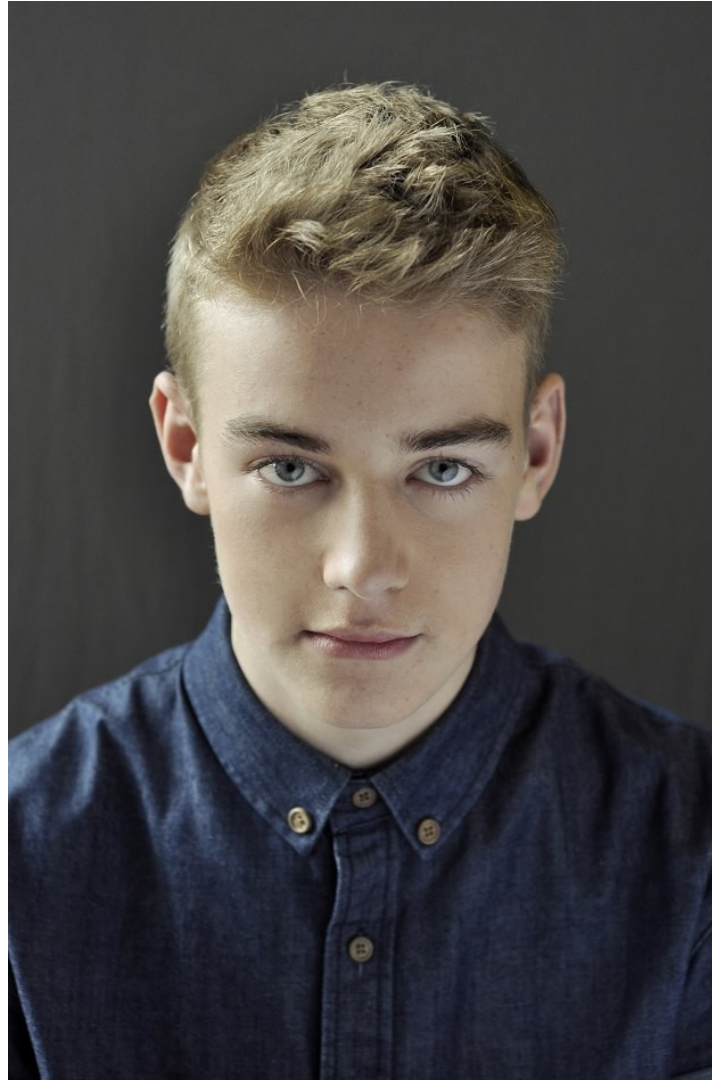

KBM

kirsty@kirstybunny.co.nz +64 21 803 036

kirstybunny.co.nz

GEORGE BOYD

TALENT MEN

Height 6'0" Chest 29.5" Waist 28.5" Inseam 33.5" Collar 12" Shoe 44.5 EU/10.5 US/10 UK Hair Blonde Eyes Blue

KBM

kirsty@kirstybunny.co.nz +64 21 803 036

kirstybunny.co.nz

GEORGE BOYD

TALENT MEN

Height 6'0" Chest 29.5" Waist 28.5" Inseam 33.5" Collar 12" Shoe 44.5 EU/10.5 US/10 UK Hair Blonde Eyes Blue

KBM

kirsty@kirstybunny.co.nz +64 21 803 036

kirstybunny.co.nz

GEORGE BOYD

TALENT MEN

Height 6'0" Chest 29.5" Waist 28.5" Inseam 33.5" Collar 12" Shoe 44.5 EU/10.5 US/10 UK Hair Blonde Eyes Blue