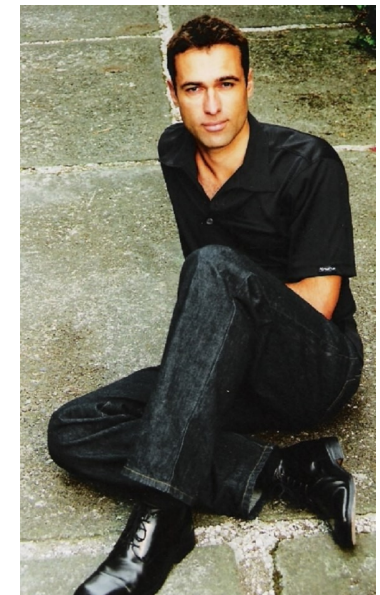

DAVID LATERVEER

TALENT MEN

Height 6'1" Chest 41.5" Waist 33.5" Inseam 33.5" Collar 15.5" Suit Length L  
Shoe 44.5 EU/10.5 US/10 UK Hair Light Brown Eyes Brown

KBM

kirsty@kirstybunny.co.nz +64 21 803 036

kirstybunny.co.nz