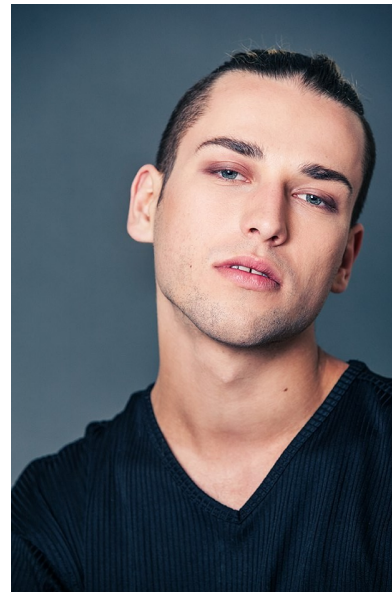

CHRISTOPH NUTSFORD

TALENT MEN

Height 5'10.5" Chest 36" Waist 33" Inseam 29.5" Collar 16" Shoe 45.5
EU/11 US/10.5 UK Hair Dark Brown Eyes Blue/Green

KBM

kirsty@kirstybunny.co.nz +64 21 803 036

kirstybunny.co.nz