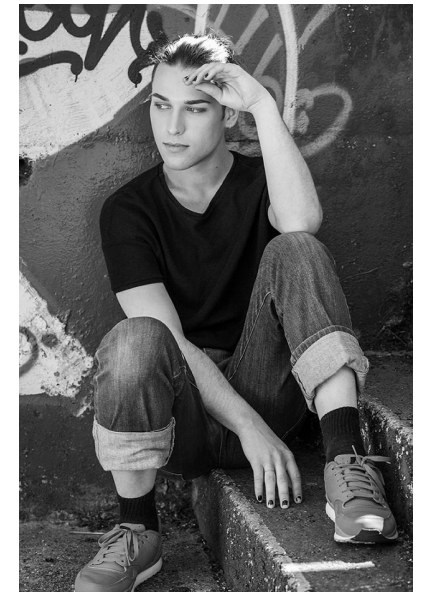

CHRISTOPH NUTSFORD

TALENT MEN

Height 5'10.5" Chest 36" Waist 33" Inseam 29.5" Collar 16" Shoe 45.5
EU/11 US/10.5 UK Hair Dark Brown Eyes Blue/Green

KBM

kirsty@kirstybunny.co.nz +64 21 803 036

kirstybunny.co.nz