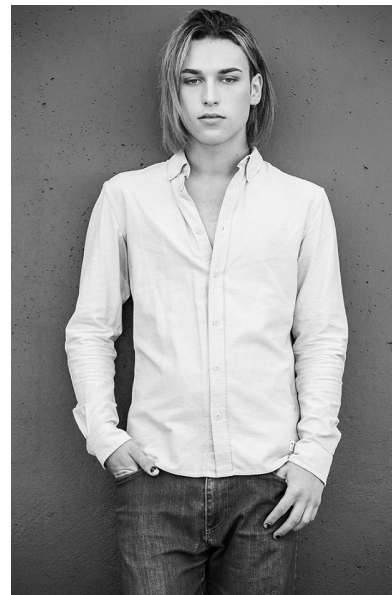

CHRISTOPH NUTSFORD

TALENT MEN

Height 5'10.5" Chest 36" Waist 33" Inseam 29.5" Collar 16" Shoe 45.5
EU/11 US/10.5 UK Hair Dark Brown Eyes Blue/Green

KBM

kirsty@kirstybunny.co.nz +64 21 803 036

kirstybunny.co.nz