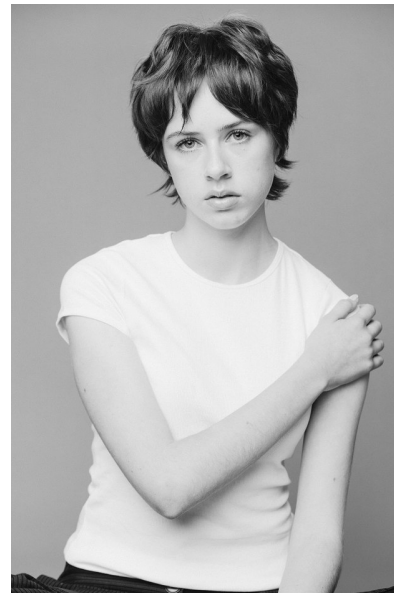

ANNABEL MOORE

TALENT GIRLS

Height 5'4" Bust 32" Waist 25" Hips 34" Shoe 38 EU/7 US/5 UK Hair Dark
Brown Eyes Blue

KBM

kirsty@kirstybunny.co.nz +64 21 803 036

kirstybunny.co.nz