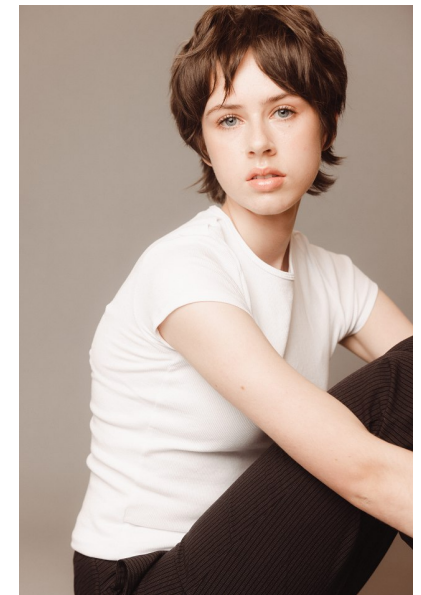

ANNABEL MOORE

TALENT GIRLS

Height 5'4" Bust 32" Waist 25" Hips 34" Shoe 38 EU/7 US/5 UK Hair Dark
Brown Eyes Blue

KBM

kirsty@kirstybunny.co.nz +64 21 803 036

kirstybunny.co.nz