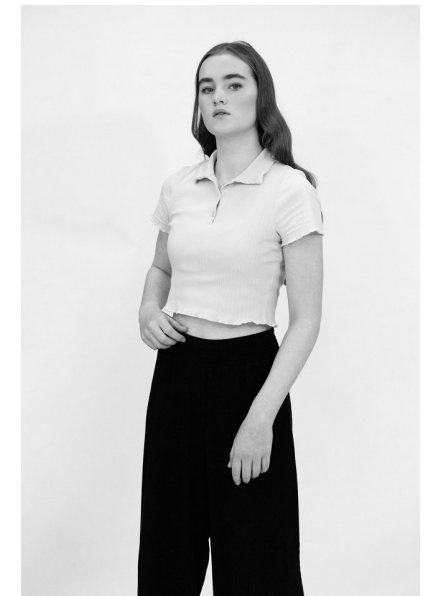

JESSICA OLSEN

TALENT GIRLS

Height 5'10" Bust 35.5" Waist 27.5" Hips 37.5" Shoe 41 EU/10 US/7 UK  
Hair Brown Eyes Blue/Green

KBM

kirsty@kirstybunny.co.nz +64 21 803 036  
kirstybunny.co.nz